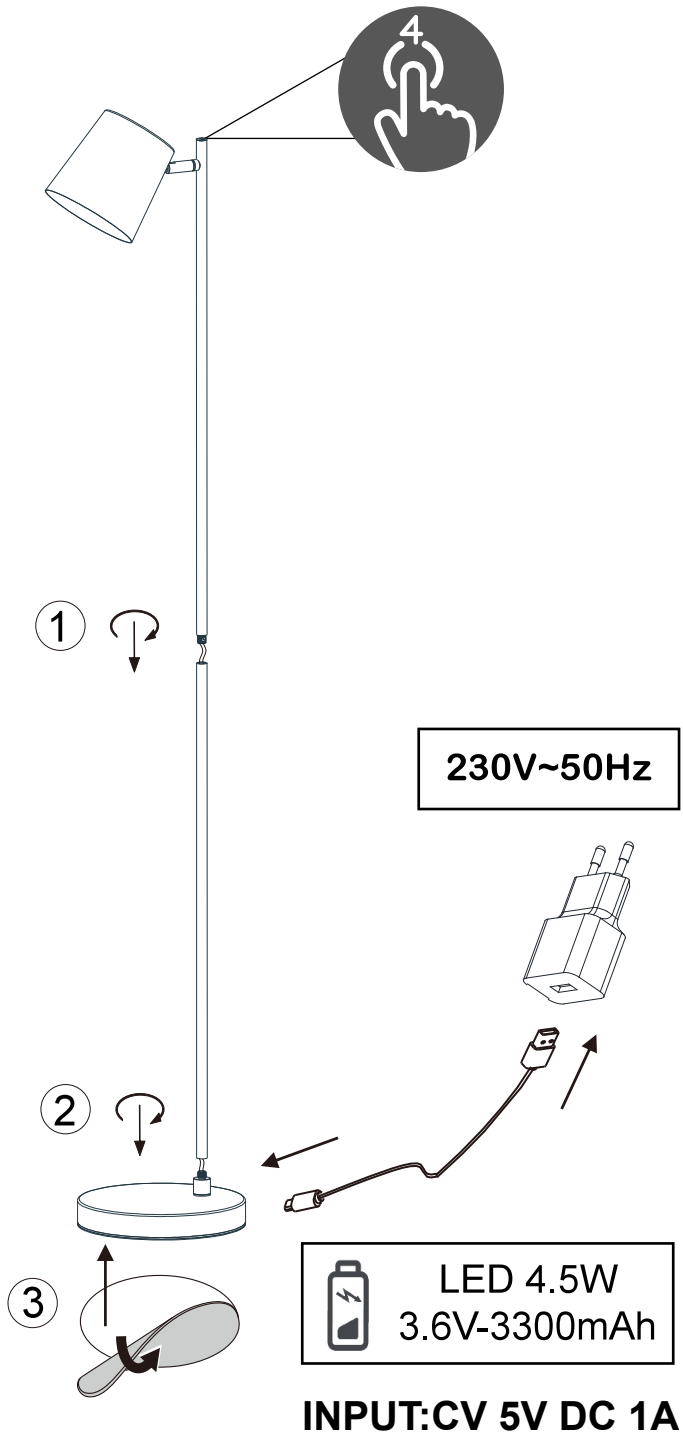

Developed in Germany by
Made in PRC

REV 2.3

≥ 5.5 HOURS

max. ON
3 HOURS

OFF ~~ON~~

reality-leuchten.de/
R42111107