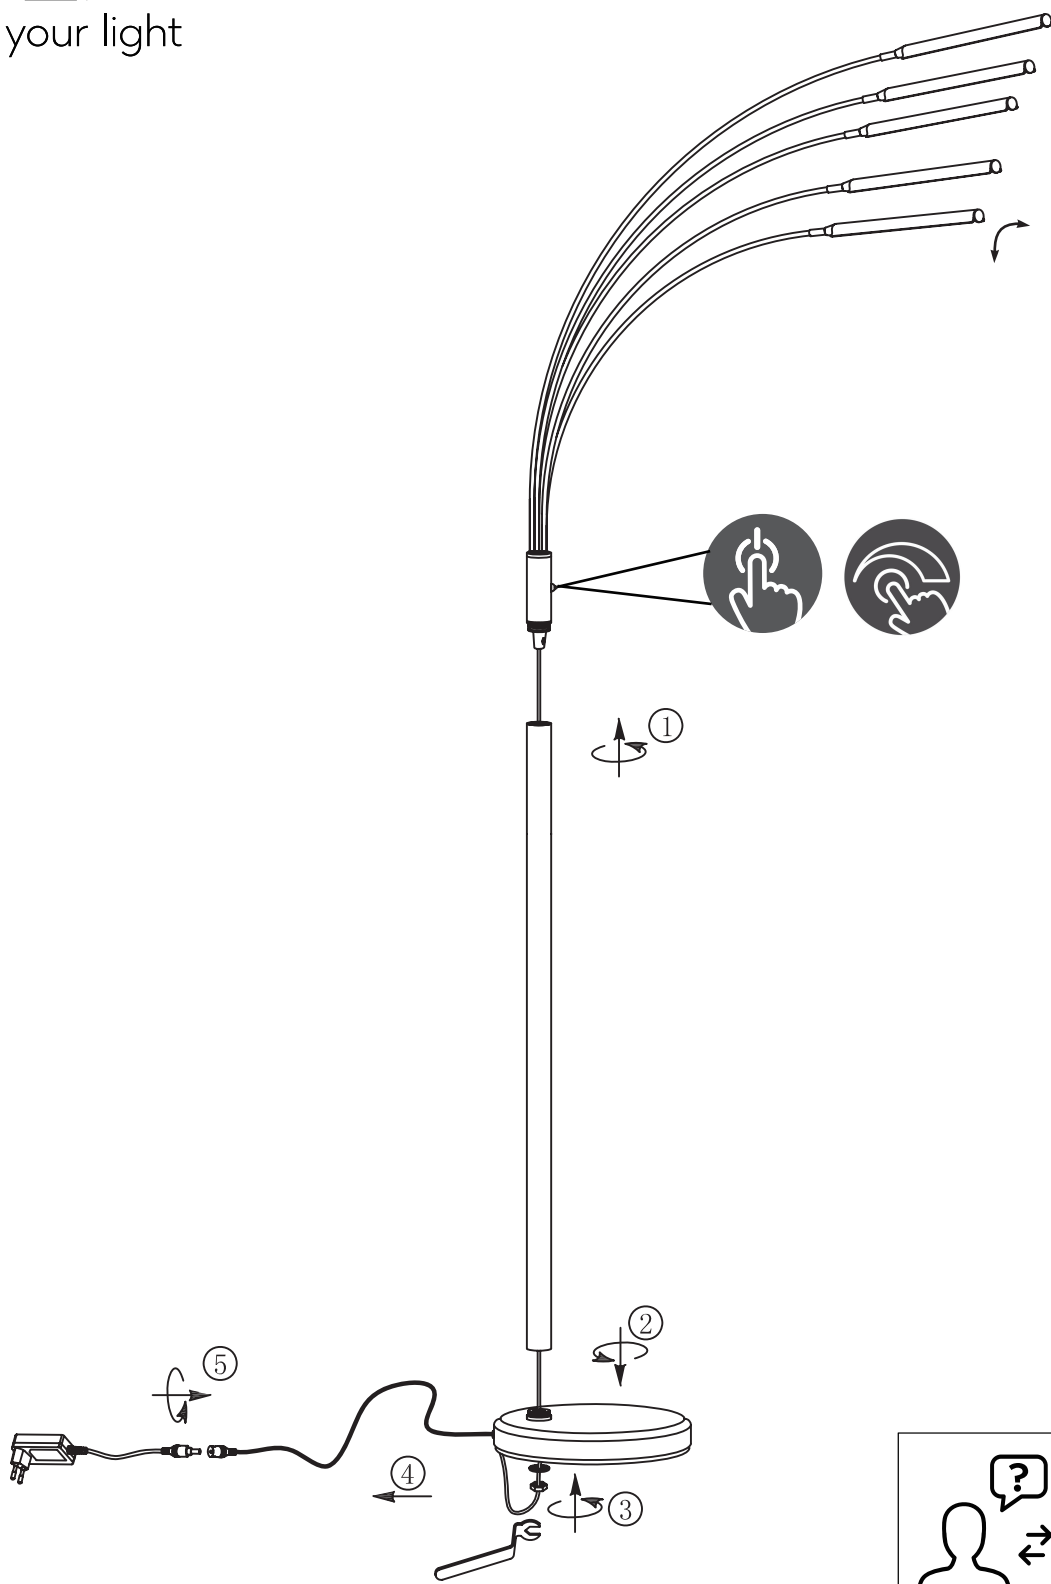

230V ~ 50Hz, 5 x LED 3.5W

reality-leuchten.de/  
R41031507