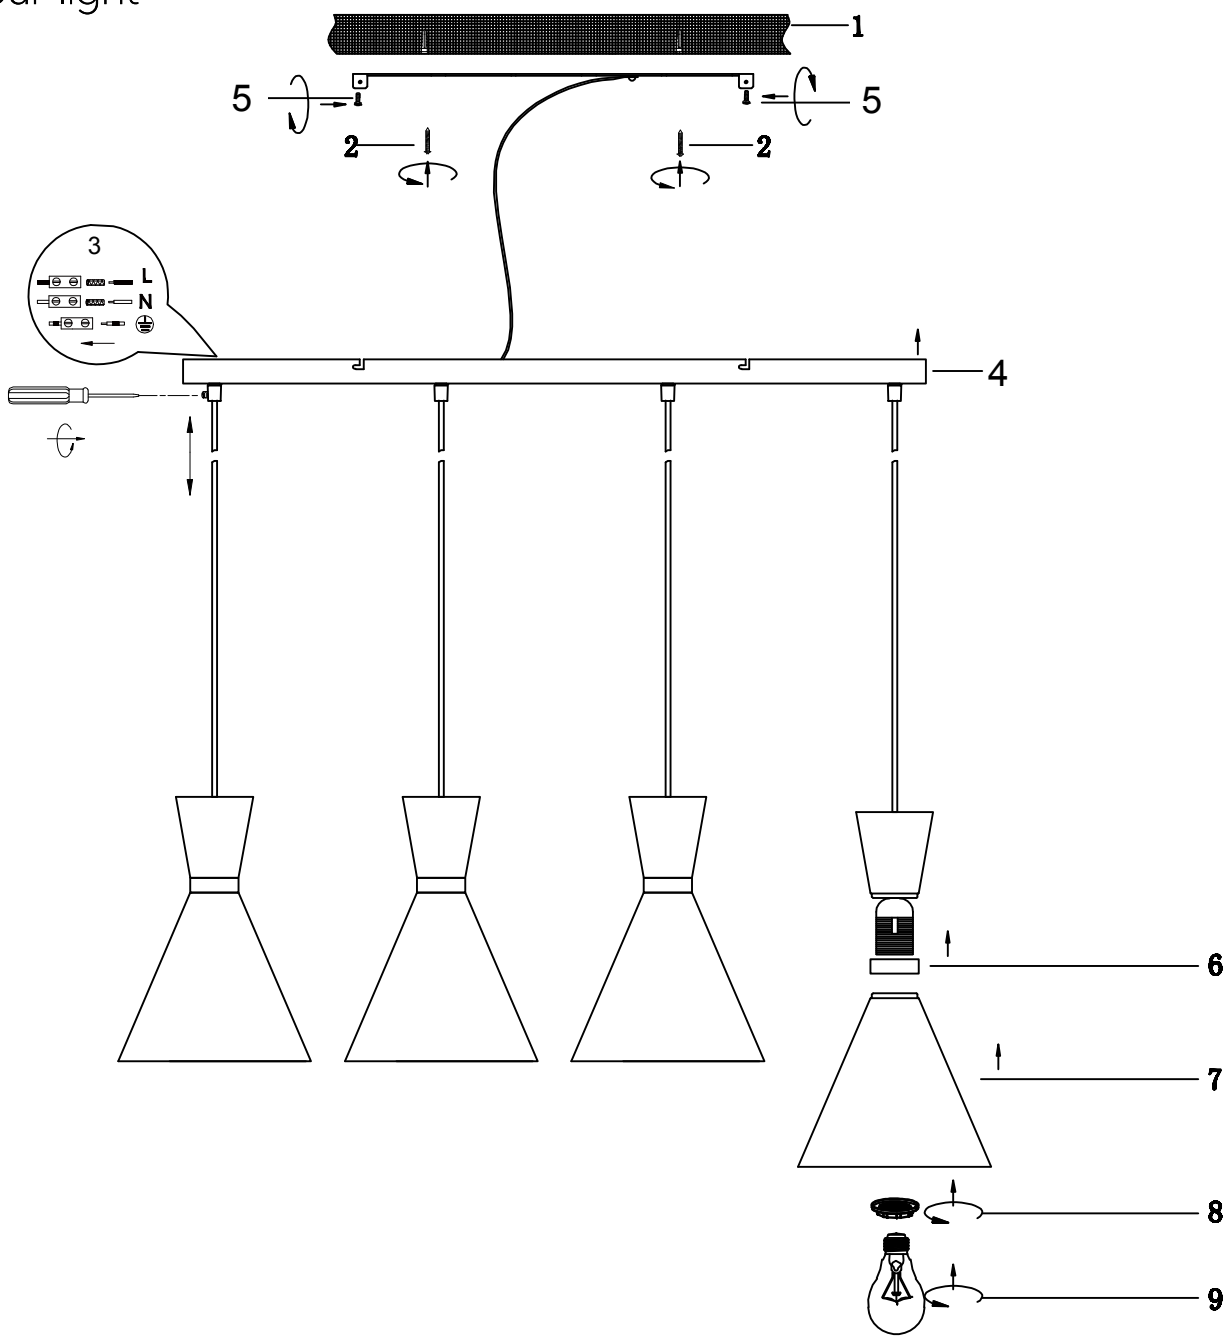

Developed in Germany by
Made in PRC

REV 2.3

RL

live your light

230V~50Hz, 4 x E27 / max.28W

reality-leuchten.de/
R30784031