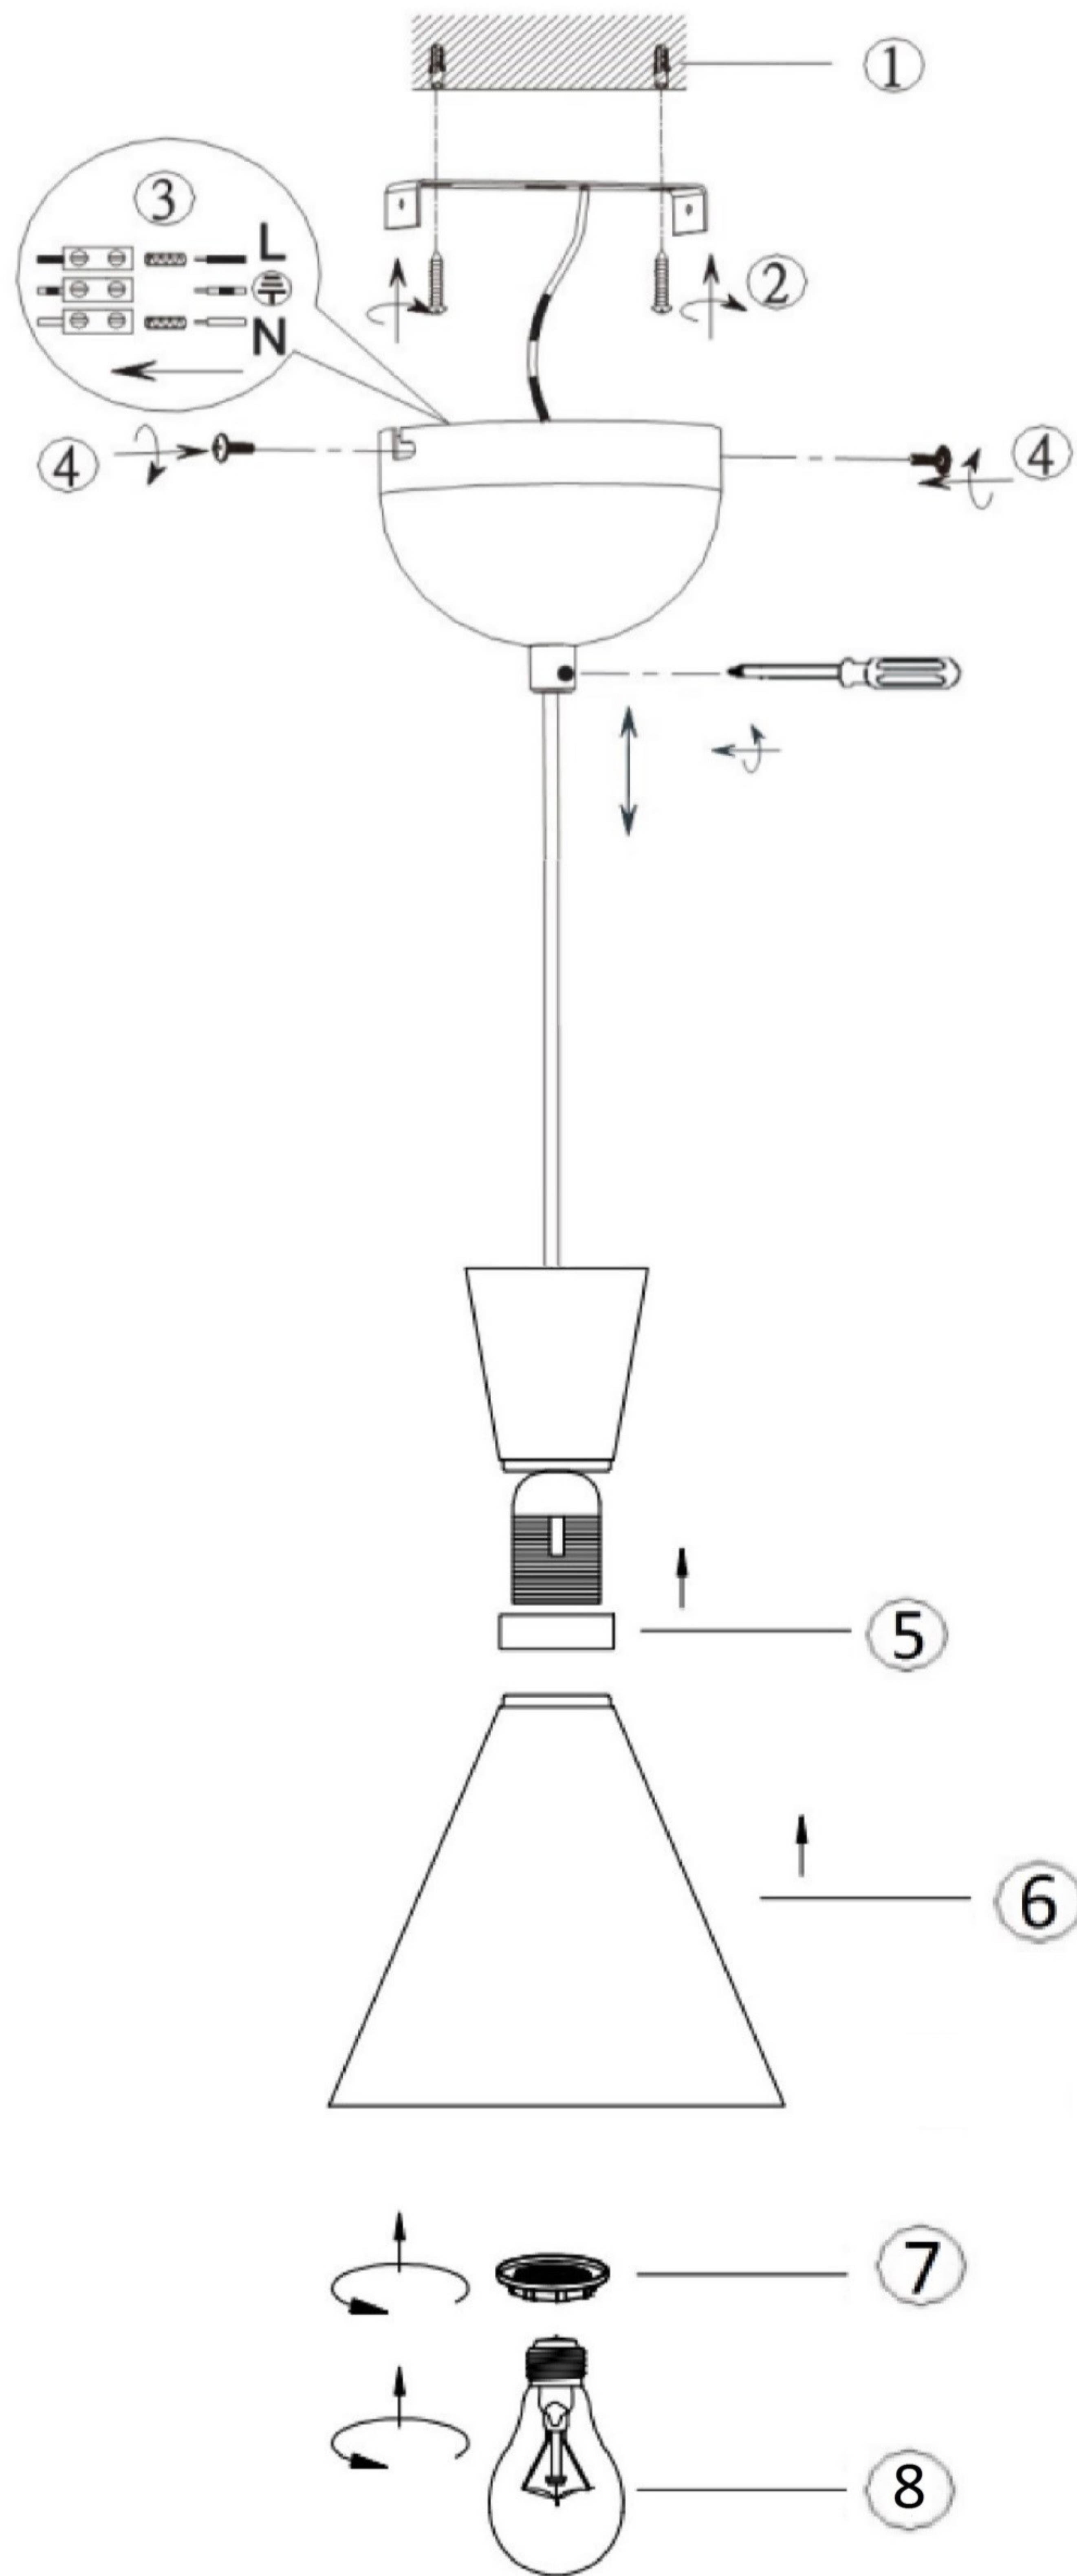

Developed in Germany by
Made in PRC

REV 2.2

230V~ 50Hz, 1 x E27 / max. 28W

reality-leuchten.de/
R30781007