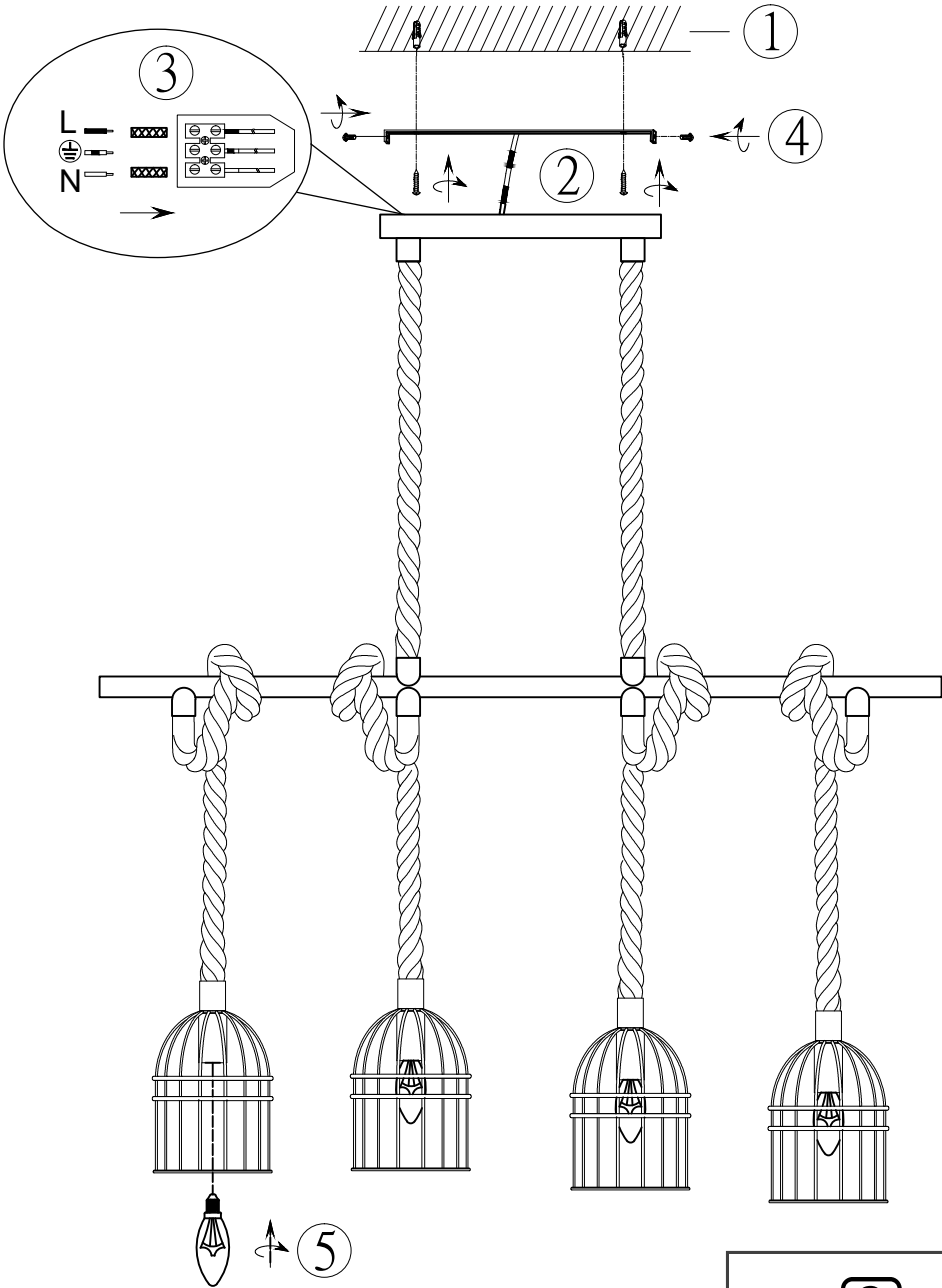

Developed in Germany by
Made in PRC

REV 2.3

230V~ 50Hz, 4 x E14/max. 10W

reality-leuchten.de/
R30444032