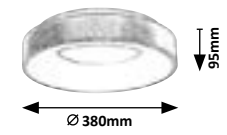

CARMELLA

5052

5053

5054

5055

5056

5057

5052 (M) (A)

LED / 30W
(1950lm, 4000K) incl.
IP20
gold/white

5053 (M) (A)

LED / 50W
(3400lm, 4000K) incl.
IP20
gold/white

5054 (M) (A)

LED / 50W
(3350lm, 4000K) incl.
IP20
gold/white

5055 (M) (A)

LED / 80W
(6335lm, 4000K) incl.
IP20
gold/white

5056 (M) (A)

LED / 30W
(1950lm, 4000K) incl.
IP20
gold/white

5057 (M) (A)

LED / 50W
(3889lm, 4000K) incl.
IP20
gold/white