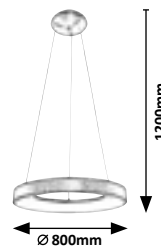

CARMELLA

5052

5053

5054

5055

5056

5057

5052 (M) (A)

LED / 30W
(1950lm, 4000K) incl.
IP20
gold/white

5053 (M) (A)

LED / 50W
(3400lm, 4000K) incl.
IP20
gold/white

5054 (M) (A)

LED / 50W
(3350lm, 4000K) incl.
IP20
gold/white

5055 (M) (A)

LED / 80W
(6335lm, 4000K) incl.
IP20
gold/white

5056 (M) (A)

LED / 30W
(1950lm, 4000K) incl.
IP20
gold/white

5057 (M) (A)

LED / 50W
(3889lm, 4000K) incl.
IP20
gold/white