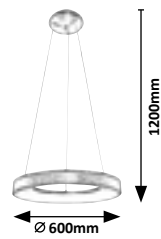

CARMELLA

5052

5053

5054

5055

5056

5057

5052 (M) (A)

LED / 30W
(1950lm, 4000K) incl.
IP20
gold/white

5053 (M) (A)

LED / 50W
(3400lm, 4000K) incl.
IP20
gold/white

5054 (M) (A)

LED / 50W
(3350lm, 4000K) incl.
IP20
gold/white

5055 (M) (A)

LED / 80W
(6335lm, 4000K) incl.
IP20
gold/white

5056 (M) (A)

LED / 30W
(1950lm, 4000K) incl.
IP20
gold/white

5057 (M) (A)

LED / 50W
(3889lm, 4000K) incl.
IP20
gold/white