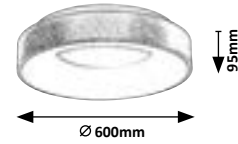

CARMELLA

5052

5053

5054

5055

5056

5057

5052 (M) (A)

LED / 30W
(1950lm, 4000K) incl.
IP20
gold/white

5053 (M) (A)

LED / 50W
(3400lm, 4000K) incl.
IP20
gold/white

5054 (M) (A)

LED / 50W
(3350lm, 4000K) incl.
IP20
gold/white

5055 (M) (A)

LED / 80W
(6335lm, 4000K) incl.
IP20
gold/white

5056 (M) (A)

LED / 30W
(1950lm, 4000K) incl.
IP20
gold/white

5057 (M) (A)

LED / 50W
(3889lm, 4000K) incl.
IP20
gold/white