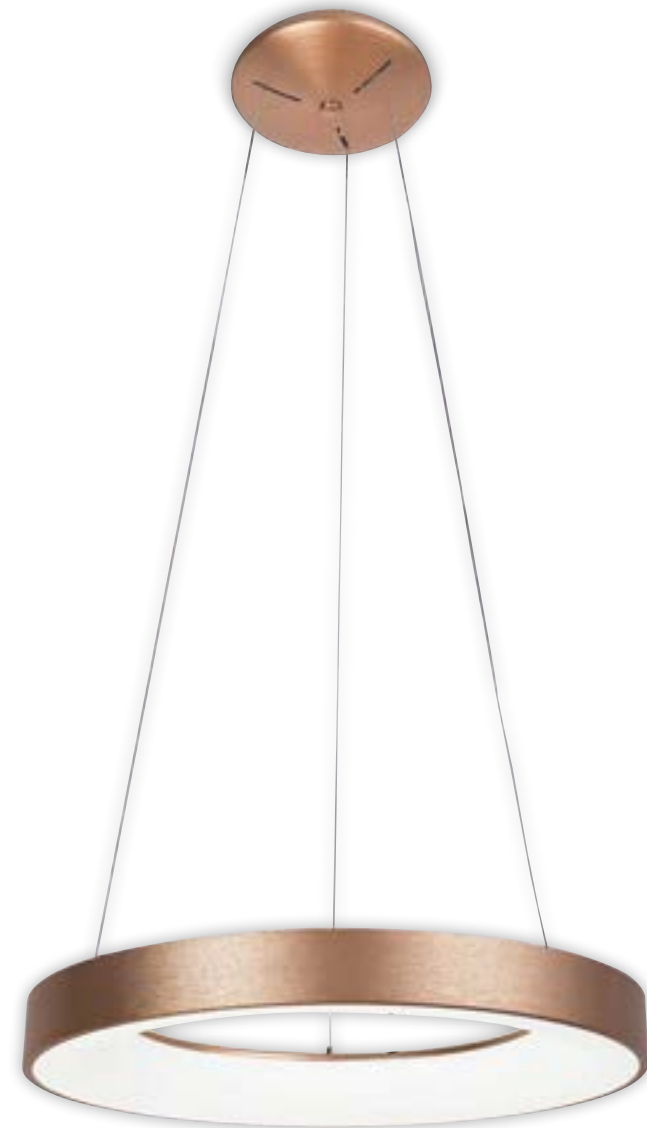

CARMELLA

5052

5053

5054

5055

5056

5057

5052 (M) (A)

LED / 30W
(1950lm, 4000K) incl.
IP20
gold/white

5053 (M) (A)

LED / 50W
(3400lm, 4000K) incl.
IP20
gold/white

5054 (M) (A)

LED / 50W
(3350lm, 4000K) incl.
IP20
gold/white

5055 (M) (A)

LED / 80W
(6335lm, 4000K) incl.
IP20
gold/white

5056 (M) (A)

LED / 30W
(1950lm, 4000K) incl.
IP20
gold/white

5057 (M) (A)

LED / 50W
(3889lm, 4000K) incl.
IP20
gold/white