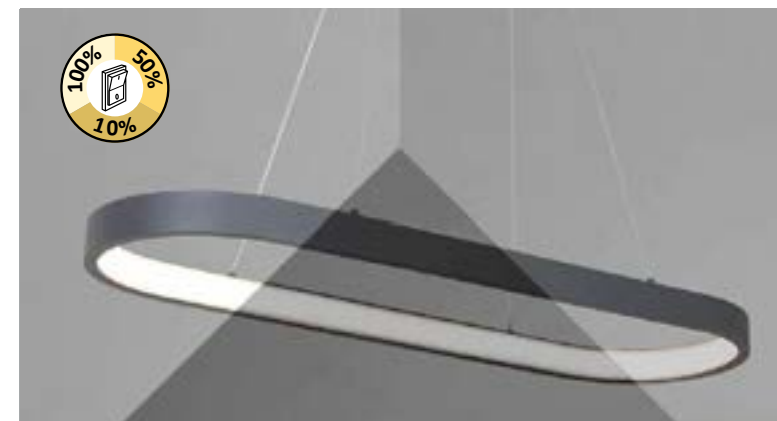

CEILO

**3082**  
 Ø 480mm  
 80mm

**3083**  
 Ø 480mm  
 80mm

3082, 3083

BACKLIGHT effect

**3082** (M) (P)

LED / 38W  
 (3200lm, 3000K-6500K) incl.  
 IP20 • 502  
 black/white

**3083** (M) (P)

LED / 38W  
 (3200lm, 3000K-6500K) incl.  
 IP20 • 502  
 white

ATHOS

**6679**

400mm  
 1200mm  
 900mm  
 300mm

**6679** (M) (P)

LED / 84W  
 (4854lm, 4000K) incl.  
 IP20  
 grey/white

OTHELLO

**6299**

Ø 200mm  
 1485mm  
 Ø 590mm

**6299** (M) (SI)

LED / 36W  
 (1800lm, 3000K-6000K) incl.  
 IP20 • 525  
 grey/white