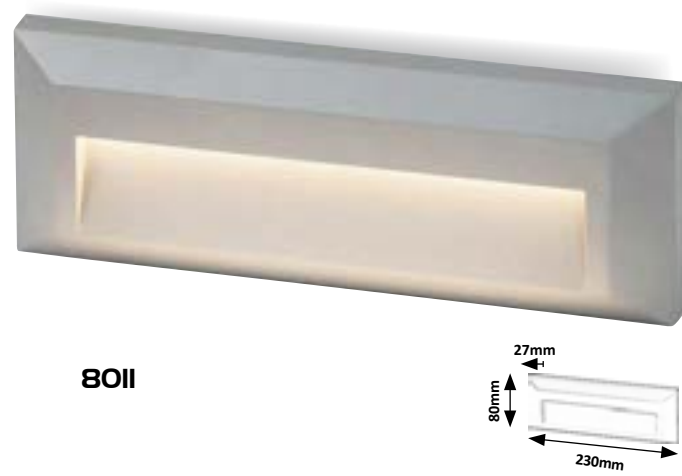

AMARILLO

TRENTO

PUEBLO

7969 (P)

LED / 1,5W (50lm, 3000K) incl.
DC 4,5V 3xAA excl.
IP44 • 2-8m, 90°
black

7980 (P)

LED / 1,5W (50lm, 3000K) incl.
DC 4,5V 3xAA excl.
IP44 • 2-8m, 90°
white

8011 (P)

LED / 1,6W
(103lm, 4000K) incl.
IP65
grey

8893 (P)

LED / 3W
(100lm, 4000K) incl.
IP65
white

8894 (P)

LED / 3W
(100lm, 4000K) incl.
IP65
anthracite