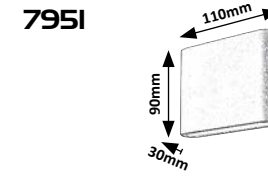

NESNA

7951

7952