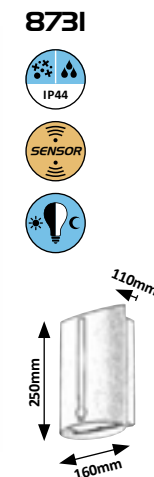

CARDIFF

NESNA

7951

7952

BALTIMORE

8730

8731

MARIBOR

8873

8874

8794 M P

LED / 11W
(1200lm, 4000K) incl.
IP65
anthracite

8730 M P

E-27 / 1x max. 25W
IP54
matte black

8731 M P

E-27 / 1x max. 25W
IP44
2-8 m, 90°
matte black

7951 M G

LED / 6W
(386lm, 3000K) incl.
IP54 • 19626
anthracite/opal glass

7952 M G

LED / 12W
(528lm, 3000K) incl.
IP54 • 19630
anthracite/opal glass

8873 M P

LED / 12W
(780lm, 4000K) incl.
IP65
black

8874 M P

LED / 12W
(780lm, 4000K) incl.
IP65
white