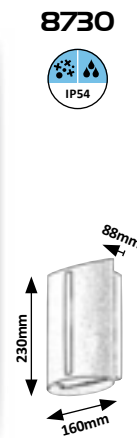

CARDIFF

NESNA

7951

7952

BALTIMORE

8730

8731

MARIBOR

8873

8874

8794 M P

LED / 11W
(1200lm, 4000K) incl.
IP65
anthracite

8730 M P

E-27 / 1x max. 25W
IP54
matte black

8731 M P

E-27 / 1x max. 25W
IP44
2-8 m, 90°
matte black

7951 M G

LED / 6W
(386lm, 3000K) incl.
IP54 • 19626
anthracite/opal glass

7952 M G

LED / 12W
(528lm, 3000K) incl.
IP54 • 19630
anthracite/opal glass

8873 M P

LED / 12W
(780lm, 4000K) incl.
IP65
black

8874 M P

LED / 12W
(780lm, 4000K) incl.
IP65
white