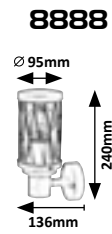

BUDAPEST

8888 (M) (P)
 ☒ E-27 / 1x max. 40W
 IP44
 brown/transparent

8889 (M) (P)
 ☒ E-27 / 1x max. 40W
 IP44
 brown/transparent

8890 (M) (P)
 ☒ E-27 / 1x max. 40W
 IP44
 brown/transparent

Завантажено з mamadecor.ua PESCARA

8742 (M) (P)
 ☒ E-27 / 1x max. 60W
 IP44
 anthracite/opal glass

8744 (M) (P)
 ☒ E-27 / 1x max. 60W
 IP44
 anthracite/opal glass

8757 (M) (P)
 ☒ E-27 / 1x max. 60W
 IP44
 brown/rust effect/opal glass

8759 (M) (P)
 ☒ E-27 / 1x max. 60W
 IP44
 brown/rust effect/opal glass