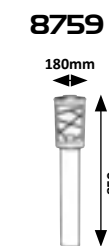

BUDAPEST

8888 (M) (P)
 ☒ E-27 / 1x max. 40W
 IP44
 brown/transparent

8889 (M) (P)
 ☒ E-27 / 1x max. 40W
 IP44
 brown/transparent

8890 (M) (P)
 ☒ E-27 / 1x max. 40W
 IP44
 brown/transparent

Завантажено з mamadecor.ua PESCARA

8742 (M) (P)
 ☒ E-27 / 1x max. 60W
 IP44
 anthracite/opal glass

8744 (M) (P)
 ☒ E-27 / 1x max. 60W
 IP44
 anthracite/opal glass

8757 (M) (P)
 ☒ E-27 / 1x max. 60W
 IP44
 brown/rust effect/opal glass

8759 (M) (P)
 ☒ E-27 / 1x max. 60W
 IP44
 brown/rust effect/opal glass