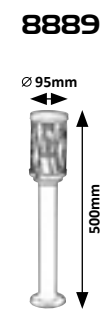

BUDAPEST

8888 (M) (P)
 ☒ E-27 / 1x max. 40W
 IP44
 brown/transparent

8889 (M) (P)
 ☒ E-27 / 1x max. 40W
 IP44
 brown/transparent

8890 (M) (P)
 ☒ E-27 / 1x max. 40W
 IP44
 brown/transparent

Завантажено з mamadecor.ua PESCARA

8742 (M) (P)
 ☒ E-27 / 1x max. 60W
 IP44
 anthracite/opal glass

8744 (M) (P)
 ☒ E-27 / 1x max. 60W
 IP44
 anthracite/opal glass

8757 (M) (P)
 ☒ E-27 / 1x max. 60W
 IP44
 brown/rust effect/opal glass

8759 (M) (P)
 ☒ E-27 / 1x max. 60W
 IP44
 brown/rust effect/opal glass