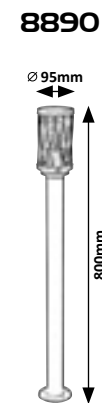

BUDAPEST

8888 (M) (P)
 ☒ E-27 / 1x max. 40W
 IP44
 brown/transparent

8889 (M) (P)
 ☒ E-27 / 1x max. 40W
 IP44
 brown/transparent

8890 (M) (P)
 ☒ E-27 / 1x max. 40W
 IP44
 brown/transparent

Завантажено з mamadecor.ua PESCARA

8742 (M) (P)
 ☒ E-27 / 1x max. 60W
 IP44
 anthracite/opal glass

8744 (M) (P)
 ☒ E-27 / 1x max. 60W
 IP44
 anthracite/opal glass

8757 (M) (P)
 ☒ E-27 / 1x max. 60W
 IP44
 brown/rust effect/opal glass

8759 (M) (P)
 ☒ E-27 / 1x max. 60W
 IP44
 brown/rust effect/opal glass