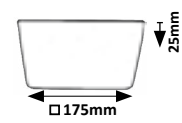

OLEG

5373

OLEG

LED / 7W
(714lm, 4000K) incl.
IP65/IP20 • white
73mm

LED / 12W
(1272lm, 4000K) incl.
IP65/IP20 • white
107mm

5373 (M) (P)

LED / 18W
(1890lm, 4000K) incl.
IP65/IP20 • white
155mm

5374 (M) (P)

LED / 24W
(2568lm, 4000K) incl.
IP65/IP20 • white
205mm

5367 (M) (P)

LED / 7W
(714lm, 4000K) incl.
IP65/IP20 • white
73mm

5368 (M) (P)

LED / 12W
(1272lm, 4000K) incl.
IP65/IP20 • white
107mm

LED / 18W
(1890lm, 4000K) incl.
IP65/IP20 • white
140mm

LED / 24W
(2568lm, 4000K) incl.
IP65/IP20 • white
205mm