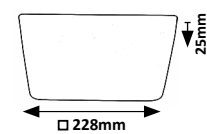

OLEG

5374

OLEG

LED / 7W
(714lm, 4000K) incl.
IP65/IP20 • white
73mm

LED / 12W
(1272lm, 4000K) incl.
IP65/IP20 • white
107mm

5373 (M) (P)

LED / 18W
(1890lm, 4000K) incl.
IP65/IP20 • white
155mm

5374 (M) (P)

LED / 24W
(2568lm, 4000K) incl.
IP65/IP20 • white
205mm

5367 (M) (P)

LED / 7W
(714lm, 4000K) incl.
IP65/IP20 • white
73mm

5368 (M) (P)

LED / 12W
(1272lm, 4000K) incl.
IP65/IP20 • white
107mm

LED / 18W
(1890lm, 4000K) incl.
IP65/IP20 • white
140mm

LED / 24W
(2568lm, 4000K) incl.
IP65/IP20 • white
205mm