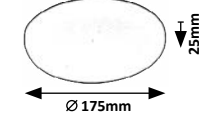

5368

5370

5371 (M) (P)

LED / 7W  
(714lm, 4000K) incl.  
IP65/IP20 • white  
73mm

5372 (M) (P)

LED / 12W  
(1272lm, 4000K) incl.  
IP65/IP20 • white  
107mm

5373 (M) (P)

LED / 18W  
(1890lm, 4000K) incl.  
IP65/IP20 • white  
155mm

5374 (M) (P)

LED / 24W  
(2568lm, 4000K) incl.  
IP65/IP20 • white  
205mm

5367 (M) (P)

LED / 7W  
(714lm, 4000K) incl.  
IP65/IP20 • white  
73mm

5368 (M) (P)

LED / 12W  
(1272lm, 4000K) incl.  
IP65/IP20 • white  
107mm

5369 (M) (P)

LED / 18W  
(1890lm, 4000K) incl.  
IP65/IP20 • white  
140mm

5370 (M) (P)

LED / 24W  
(2568lm, 4000K) incl.  
IP65/IP20 • white  
205mm