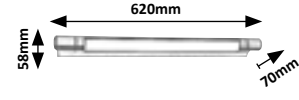

ARCHIE

2347

2348

BYRON

1444

1445

6749

6750

HANSON

5674

2347 MG

LED / 12W
(615lm, 3000K) incl.
IP20 • 19664
white

2348 MG

LED / 14,5W
(1051lm, 3000K) incl.
IP20 • 19665
white

1444 MP

LED / 4W
(250lm, 4000K) incl.
IP20 • 19665
silver

1445 MP

LED / 8W
(546lm, 4000K) incl.
IP20 • 19665
silver

6749 M P G

LED / 12W
(1000lm, 4000K) incl.
IP20 • 19828
chrome/transparent

6750 M P G

LED / 18W
(1400lm, 4000K) incl.
IP20 • 19829
chrome/transparent

5674 P

LED / 8W
(560lm, 4000K) incl.
IP20 • 120°
grey/white