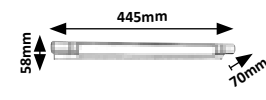

ARCHIE

2347

2348

BYRON

1444

1445

6749

6750

HANSON

5674

2347 MG

LED / 12W
(615lm, 3000K) incl.
IP20 • 19664
white

2348 MG

LED / 14,5W
(1051lm, 3000K) incl.
IP20 • 19665
white

1444 MP

LED / 4W
(250lm, 4000K) incl.
IP20 • 19665
silver

1445 MP

LED / 8W
(546lm, 4000K) incl.
IP20 • 19665
silver

6749 M P G

LED / 12W
(1000lm, 4000K) incl.
IP20 • 19828
chrome/transparent

6750 M P G

LED / 18W
(1400lm, 4000K) incl.
IP20 • 19829
chrome/transparent

5674 P

LED / 8W
(560lm, 4000K) incl.
IP20 • 120°
grey/white