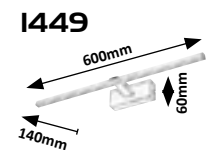

2114, 2115 3in1

LEVON

ALBINA

ANDREW

5782 (M) (P)

LED / 12W
(820lm, 3000K) incl.
IP44
matte white

5783 (M) (P)

LED / 12W
(820lm, 3000K) incl.
IP44
matte white

2114 (M) (P)

LED / 8W
(560lm, 4000K) incl.
IP44
chrome

2115 (M) (P)

LED / 12W
(840lm, 4000K) incl.
IP44
chrome

1448 (M) (P)

LED / 8W
(450lm, 4000K) incl.
IP23
matte white

1449 (M) (P)

LED / 12W
(795lm, 4000K) incl.
IP23
matte white

1464 (M) (P)

LED / 18W
(900lm, 4000K) incl.
IP23
matte white