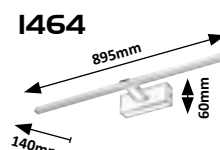

2114, 2115 3in1

LEVON

ALBINA

ANDREW

5782 (M) (P)

LED / 12W
(820lm, 3000K) incl.
IP44
matte white

5783 (M) (P)

LED / 12W
(820lm, 3000K) incl.
IP44
matte white

2114 (M) (P)

LED / 8W
(560lm, 4000K) incl.
IP44
chrome

2115 (M) (P)

LED / 12W
(840lm, 4000K) incl.
IP44
chrome

1448 (M) (P)

LED / 8W
(450lm, 4000K) incl.
IP23
matte white

1449 (M) (P)

LED / 12W
(795lm, 4000K) incl.
IP23
matte white

1464 (M) (P)

LED / 18W
(900lm, 4000K) incl.
IP23
matte white