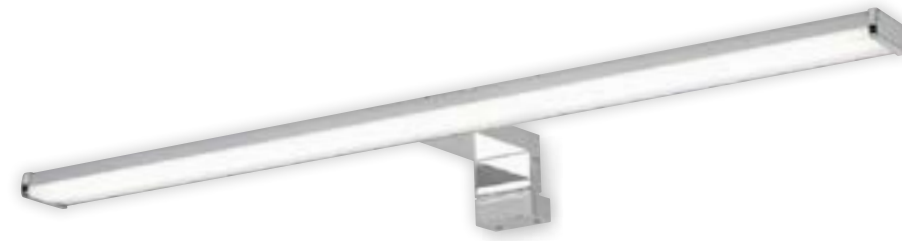

LEVON

ALBINA