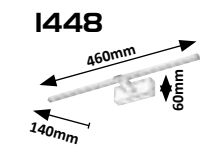

2114, 2115 3in1

LEVON

ALBINA

ANDREW

5782 (M) (P)

LED / 12W
(820lm, 3000K) incl.
IP44
matte white

5783 (M) (P)

LED / 12W
(820lm, 3000K) incl.
IP44
matte white

2114 (M) (P)

LED / 8W
(560lm, 4000K) incl.
IP44
chrome

2115 (M) (P)

LED / 12W
(840lm, 4000K) incl.
IP44
chrome

1448 (M) (P)

LED / 8W
(450lm, 4000K) incl.
IP23
matte white

1449 (M) (P)

LED / 12W
(795lm, 4000K) incl.
IP23
matte white

1464 (M) (P)

LED / 18W
(900lm, 4000K) incl.
IP23
matte white