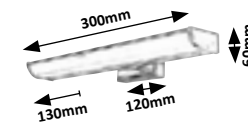

LIAM

DANTON

6230 (M)

LED / 5W
(400lm, 4000K) incl.
IP44
chrome

5 936250 362704

6270 (M P)

LED / 14W
(1220lm, 3000K) incl.
IP44
chrome/white

5 936250 362700

5062

LED / 5W
(400lm, 4000K) incl.
IP44
chrome/white

5 936250 350822

LED / 7,5W
(600lm, 4000K) incl.
IP44
chrome/white

5 936250 350830

LED / 13,5W
(1080lm, 4000K) incl.
IP44
chrome/white

5 936250 350846