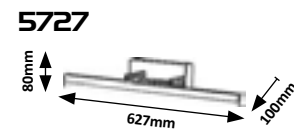

SILAS

JOHN

5732
WARM White **NEW**

5719 (MP)

LED / 12W
(1180lm, 4000K) incl.
IP44
chrome

5 996250 357195

5720 (MP)

LED / 12W
(1180lm, 4000K) incl.
IP44
bronze