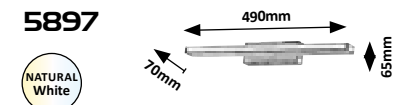

SILAS

JOHN

5732
WARM White **NEW**

5719 (MP)

LED / 12W
(1180lm, 4000K) incl.
IP44
chrome

5 996250 357195

5720 (MP)

LED / 12W
(1180lm, 4000K) incl.
IP44
bronze