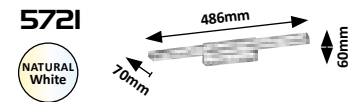

SILAS

JOHN

5732
WARM White **NEW**

5719 (MP)

LED / 12W
(1180lm, 4000K) incl.
IP44
chrome

5 996250 357195

5720 (MP)

LED / 12W
(1180lm, 4000K) incl.
IP44
bronze