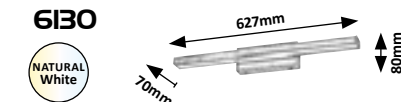

SILAS

JOHN

5732
WARM White **NEW**

5719 (MP)

LED / 12W
(1180lm, 4000K) incl.
IP44
chrome

5 996250 357195

5720 (MP)

LED / 12W
(1180lm, 4000K) incl.
IP44
bronze