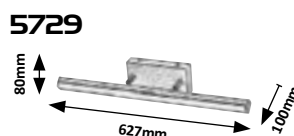

SILAS

JOHN

5732
WARM White **NEW**

5719 (MP)

LED / 12W
(1180lm, 4000K) incl.
IP44
chrome

5 996250 357195

5720 (MP)

LED / 12W
(1180lm, 4000K) incl.
IP44
bronze