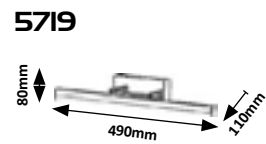

SILAS

JOHN

5732
WARM White **NEW**

5719 (MP)

LED / 12W
(1180lm, 4000K) incl.
IP44
chrome

5 996250 357195

5720 (MP)

LED / 12W
(1180lm, 4000K) incl.
IP44
bronze