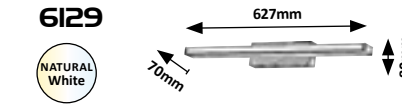

SILAS

JOHN

5732
WARM White **NEW**

5719 (MP)

LED / 12W
(1180lm, 4000K) incl.
IP44
chrome

5 996250 357195

5720 (MP)

LED / 12W
(1180lm, 4000K) incl.
IP44
bronze