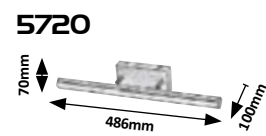

SILAS

JOHN

5732
WARM White **NEW**

5719 (MP)

LED / 12W
(1180lm, 4000K) incl.
IP44
chrome

5 996250 357195

5720 (MP)

LED / 12W
(1180lm, 4000K) incl.
IP44
bronze