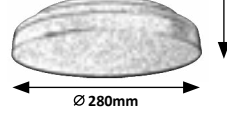

ZENON

2697

2699

2698

2700

LUCAS

3437

3438

3439

2697

(P)

LED / 18W
(1800lm, 3000K-4000K-6000K) incl.
IP54
white

2698

(P)

LED / 24W
(2400lm, 3000K-4000K-6000K) incl.
IP54
white

2699

(P)

LED / 18W
(1800lm, 3000K-4000K-6000K) incl.
IP54 • 10m, 360°
white

2700

(P)

LED / 24W
(2400lm, 3000K-4000K-6000K) incl.
IP54 • 10m, 360°
white

3437

(M)(P)

LED / 12W
(780lm, 4000K) incl.
IP44 • 19714
white

3438

(M)(P)

LED / 18W
(1170lm, 4000K) incl.
IP44 • 19715
white

3439

(M)(P)

LED / 24W
(1560lm, 4000K) incl.
IP44 • 19716
white