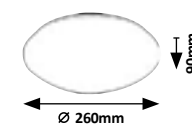

ZENON

2697

2699

2698

2700

LUCAS

3437

3438

3439

2697

(P)

LED / 18W
(1800lm, 3000K-4000K-6000K) incl.
IP54
white

2698

(P)

LED / 24W
(2400lm, 3000K-4000K-6000K) incl.
IP54
white

2699

(P)

LED / 18W
(1800lm, 3000K-4000K-6000K) incl.
IP54 • 10m, 360°
white

2700

(P)

LED / 24W
(2400lm, 3000K-4000K-6000K) incl.
IP54 • 10m, 360°
white

3437

(M)(P)

LED / 12W
(780lm, 4000K) incl.
IP44 • 19714
white

3438

(M)(P)

LED / 18W
(1170lm, 4000K) incl.
IP44 • 19715
white

3439

(M)(P)

LED / 24W
(1560lm, 4000K) incl.
IP44 • 19716
white