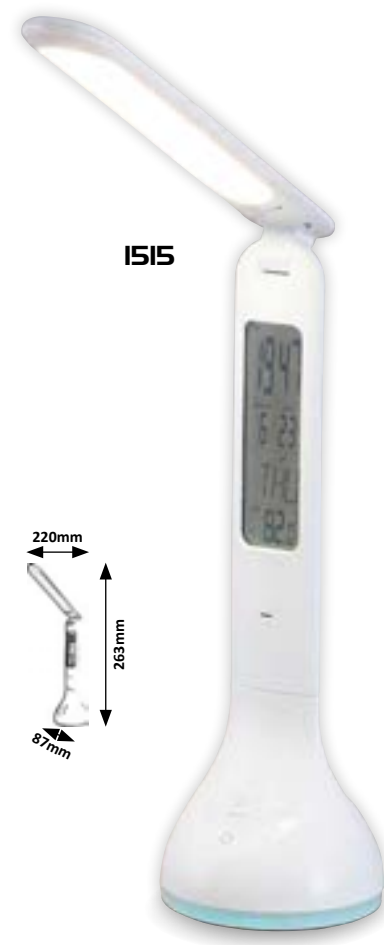

MISHA

JUSTIN

TEKLA

GUIDO

NORRIS

3349 (M) (P)

LED / 7W
(360lm-400lm, 4000K) incl.
IP20 • silver/white

3350 (M) (P)

LED / 7W
(360lm-400lm, 4000K) incl.
IP20 • silver/black

1515 (P)

LED / 4W
(253lm, 4000K) incl.
IP20 • DC 5V incl. • white

2977 (M) (P)

LED / 10W
(700lm, 3000K-6000K) incl.
IP20 • white

5700 (P)

LED / 5W
(400lm, 4000K) incl.
IP20 • black

5733 (M) (P)

LED / 4W
(300lm, 4000K) incl.
IP20 • white