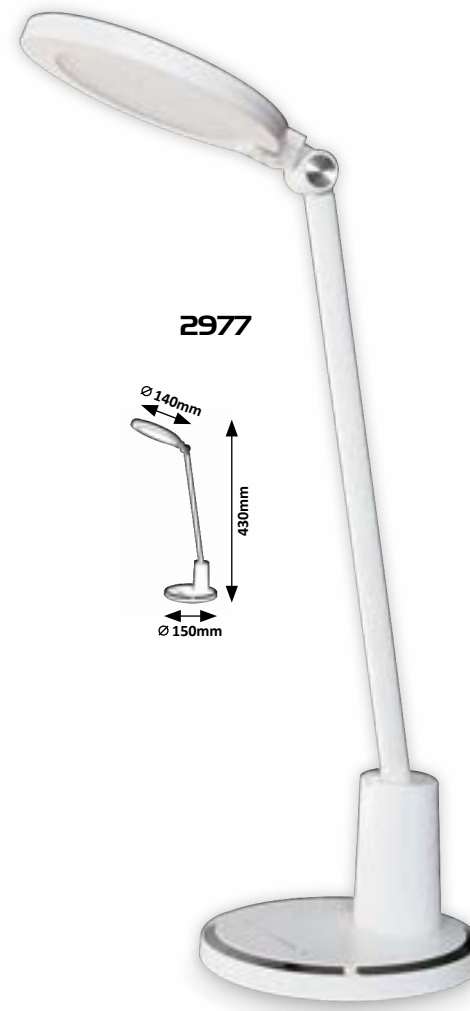

MISHA

JUSTIN

TEKLA

GUIDO

NORRIS

3349 (M) (P)

LED / 7W
(360lm-400lm, 4000K) incl.
IP20 • silver/white

3350 (M) (P)

LED / 7W
(360lm-400lm, 4000K) incl.
IP20 • silver/black

1515 (P)

LED / 4W
(253lm, 4000K) incl.
IP20 • DC 5V incl. • white

2977 (M) (P)

LED / 10W
(700lm, 3000K-6000K) incl.
IP20 • white

5700 (P)

LED / 5W
(400lm, 4000K) incl.
IP20 • black

5733 (M) (P)

LED / 4W
(300lm, 4000K) incl.
IP20 • white