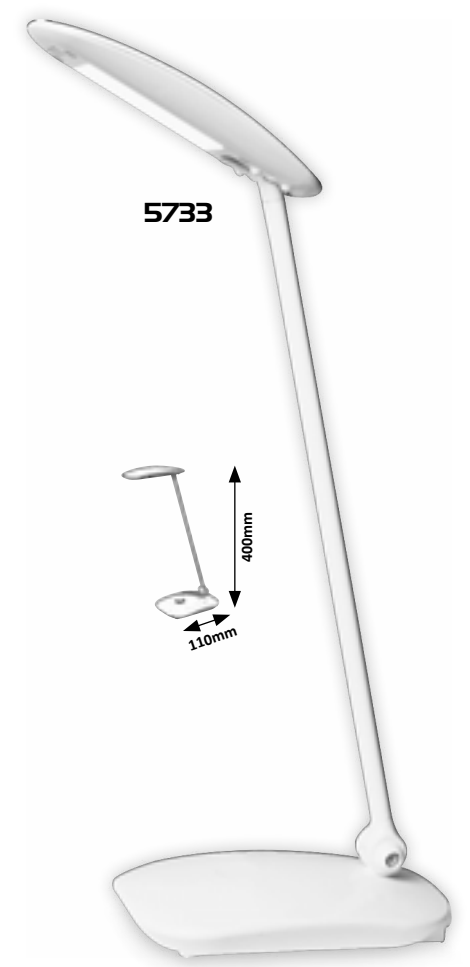

MISHA

JUSTIN

TEKLA

GUIDO

NORRIS

3349 (M) (P)

LED / 7W
(360lm-400lm, 4000K) incl.
IP20 • silver/white

3350 (M) (P)

LED / 7W
(360lm-400lm, 4000K) incl.
IP20 • silver/black

1515 (P)

LED / 4W
(253lm, 4000K) incl.
IP20 • DC 5V incl. • white

2977 (M) (P)

LED / 10W
(700lm, 3000K-6000K) incl.
IP20 • white

5700 (P)

LED / 5W
(400lm, 4000K) incl.
IP20 • black

5733 (M) (P)

LED / 4W
(300lm, 4000K) incl.
IP20 • white