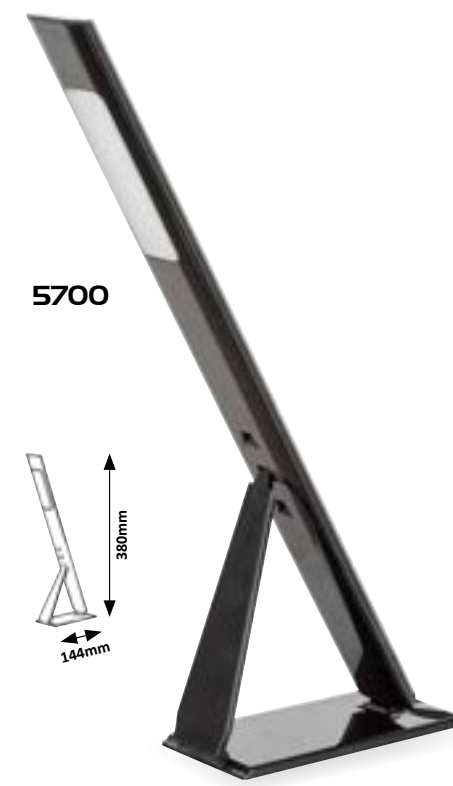

MISHA

JUSTIN

TEKLA

GUIDO

NORRIS

3349 (M) (P)

LED / 7W
(360lm-400lm, 4000K) incl.
IP20 • silver/white

3350 (M) (P)

LED / 7W
(360lm-400lm, 4000K) incl.
IP20 • silver/black

1515 (P)

LED / 4W
(253lm, 4000K) incl.
IP20 • DC 5V incl. • white

2977 (M) (P)

LED / 10W
(700lm, 3000K-6000K) incl.
IP20 • white

5700 (P)

LED / 5W
(400lm, 4000K) incl.
IP20 • black

5733 (M) (P)

LED / 4W
(300lm, 4000K) incl.
IP20 • white