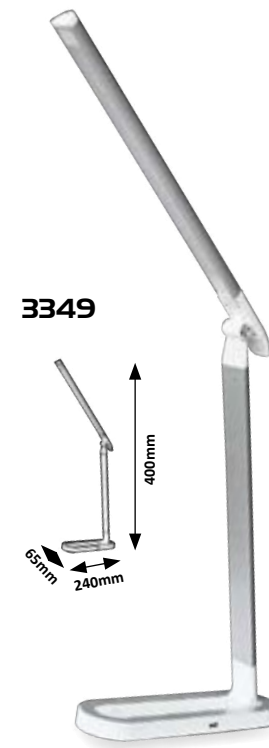

MISHA

JUSTIN

TEKLA

GUIDO

NORRIS

3349 (M) (P)

LED / 7W
(360lm-400lm, 4000K) incl.
IP20 • silver/white

3350 (M) (P)

LED / 7W
(360lm-400lm, 4000K) incl.
IP20 • silver/black

1515 (P)

LED / 4W
(253lm, 4000K) incl.
IP20 • DC 5V incl. • white

2977 (M) (P)

LED / 10W
(700lm, 3000K-6000K) incl.
IP20 • white

5700 (P)

LED / 5W
(400lm, 4000K) incl.
IP20 • black

5733 (M) (P)

LED / 4W
(300lm, 4000K) incl.
IP20 • white