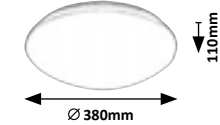

LUCAS

3418

3419

3420

3437

3438

3439

TREVOR

3008

3009

3010

3418 (M) (P)

LED / 12W
(780lm, 4000K) incl.
IP44 • 5-8m, 120°
19714 • white

3419 (M) (P)

LED / 18W
(1170lm, 4000K) incl.
IP44 • 5-8m, 120°
19715 • white

3420 (M) (P)

LED / 24W
(1560lm, 4000K) incl.
IP44 • 5-8m, 120°
19716 • white

3437 (M) (P)

LED / 12W
(780lm, 4000K) incl.
IP44 • 19714
white

3438 (M) (P)

LED / 18W
(1170lm, 4000K) incl.
IP44 • 19715
white

3439 (M) (P)

LED / 24W
(1560lm, 4000K) incl.
IP44 • 19716
white