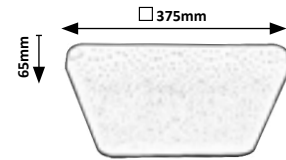

# LUCAS

3072

3073

3074

3072 (M) (P)

LED / 12W  
(780lm, 4000K) incl.  
IP20 • 19907  
white

3073 (M) (P)

LED / 18W  
(1170lm, 4000K) incl.  
IP20 • 19908  
white