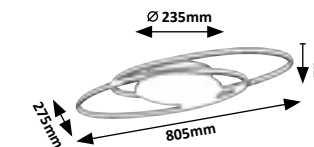

LED built-in
542
cct
cct
NEW

3335

VESTA

5 YEARS GUARANTEE
LED built-in
WARM White
NEW

3331

3529 (M A)

LED / 28W
(1820lm, 3000K) incl.
IP20 • 19895
black/white

3530 (M A)