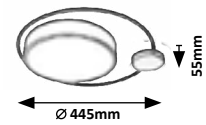

SAPHIRA

5 YEARS GUARANTEE
LED built-in
WARM White
NEW

3529

3530

ZENITH

5 YEARS GUARANTEE
LED built-in
WARM White
NEW

3320

AQUILA

LED built-in
542
cct
cct
NEW

3335

VESTA

5 YEARS GUARANTEE
LED built-in
WARM White
NEW

3331

3529 (M A)

LED / 28W
(1820lm, 3000K) incl.
IP20 • 19895
black/white

3530 (M A)

LED / 48W
(3210lm, 3000K) incl.
IP20 • 19896
black/white

3320 (M A)

LED / 40W
(1400lm, 3000K) incl.
IP20
black/white

3335 (M SI)

LED / 50W
(2300lm, 3000K-6000K) incl.
IP20 • 542
black/white

3331 (M SI)

LED / 50W
(1900lm, 3000K) incl.
IP20
black/white