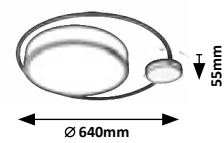

SAPHIRA

5 YEARS GUARANTEE
LED built-in
WARM White
NEW

3529

3530

ZENITH

5 YEARS GUARANTEE
LED built-in
WARM White
NEW

3320

AQUILA

LED built-in
542
cct
cct
NEW

3335

VESTA

5 YEARS GUARANTEE
LED built-in
WARM White
NEW

3331

3529 (M A)

LED / 28W
(1820lm, 3000K) incl.
IP20 • 19895
black/white

3530 (M A)

LED / 48W
(3210lm, 3000K) incl.
IP20 • 19896
black/white

3320 (M A)

LED / 40W
(1400lm, 3000K) incl.
IP20
black/white

3335 (M SI)

LED / 50W
(2300lm, 3000K-6000K) incl.
IP20 • 542
black/white

3331 (M SI)

LED / 50W
(1900lm, 3000K) incl.
IP20
black/white