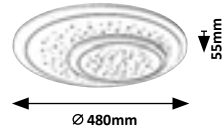

TANELI

5 YEARS GUARANTEE LED built-in CCT CCT NEW

3264

3097

3098

3097 (M) (A)

LED / 41W
(3053lm, 3000K-6500K) incl.
IP20 • 537
white

3098 (M) (A)

LED / 54W
(4101lm, 3000K-6500K) incl.
IP20 • 537
white

3264 (M) (A)

LED / 47W
(2440lm, 3000K-6000K) incl.
IP20 • 537
white

TANELI

5 YEARS GUARANTEE LED built-in CCT CCT NEW

3099

3100

3099 (M) (A)