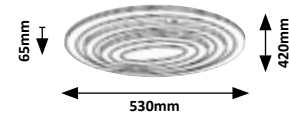

TANELI

5 YEARS GUARANTEE LED built-in CCT CCT NEW

3264

3097

3098

3097 (M) (A)

LED / 41W
(3053lm, 3000K-6500K) incl.
IP20 • 537
white

3098 (M) (A)

LED / 54W
(4101lm, 3000K-6500K) incl.
IP20 • 537
white

3264 (M) (A)

LED / 47W
(2440lm, 3000K-6000K) incl.
IP20 • 537
white

TANELI

5 YEARS GUARANTEE LED built-in CCT CCT NEW

3099

3100

3099 (M) (A)