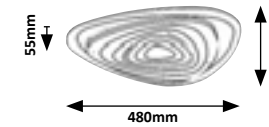

LED / 54W
(4101lm, 3000K-6500K) incl.
IP20 • 537
white

3264 (M) (A)

LED / 47W
(2440lm, 3000K-6000K) incl.
IP20 • 537
white

TANELI

5 YEARS GUARANTEE LED built-in CCT CCT NEW

3099

3100

3099 (M) (A)