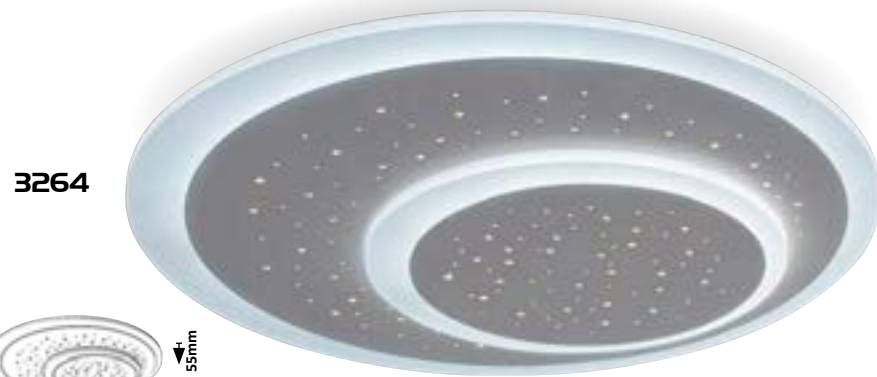

TANELI

5 YEARS GUARANTEE LED built-in CCT CCT NEW

3264

3097

3098

3097 (M) (A)

LED / 41W
(3053lm, 3000K-6500K) incl.
IP20 • 537
white

3098 (M) (A)

LED / 54W
(4101lm, 3000K-6500K) incl.
IP20 • 537
white

3264 (M) (A)

LED / 47W
(2440lm, 3000K-6000K) incl.
IP20 • 537
white

TANELI

5 YEARS GUARANTEE LED built-in CCT CCT NEW

3099

3100

3099 (M) (A)