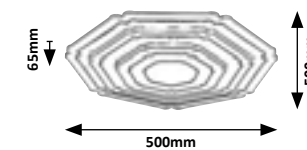

LED / 54W
(4101lm, 3000K-6500K) incl.
IP20 • 537
white

3264 (M) (A)

LED / 47W
(2440lm, 3000K-6000K) incl.
IP20 • 537
white

TANELI

5 YEARS GUARANTEE LED built-in CCT CCT NEW

3099

3100

3099 (M) (A)