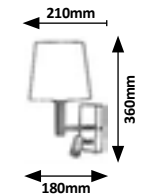

LED built-in
3W

6530

E-27
1x max. 40W excl.

LED built-in
3W

6539

E-27
1x max. 40W excl.

LED built-in
3W

6719 **M**
 ☒ GU10 / 1x max. 25W
 IP20 •
 black