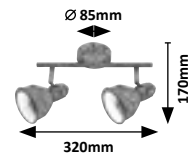

THELMA

5386

5387

5388

5389

5386 (M)

☒ E-14 / 1x max. 40W
IP20
antique silver

5387 (M)

☒ E-14 / 2x max. 40W
IP20
antique silver

5388 (M)

☒ E-14 / 3x max. 40W
IP20
antique silver

5389 (M)

☒ E-14 / 4x max. 40W
IP20
antique silver