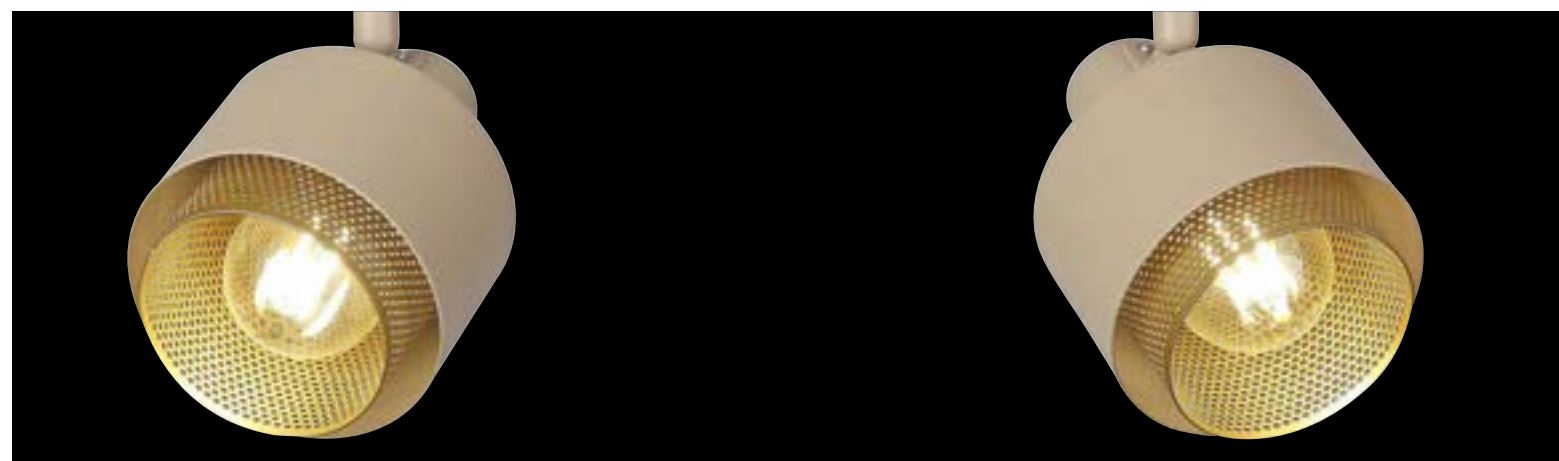

NEW

3547 (M)
 ☒ E-14 / 1x max. 40W
 IP20
 brown/gold

3548 (M)
 ☒ E-14 / 2x max. 40W
 IP20
 brown/gold

3549 (M)
 ☒ E-14 / 3x max. 40W
 IP20
 brown/gold

3550 (M)
 ☒ E-14 / 4x max. 40W
 IP20
 brown/gold