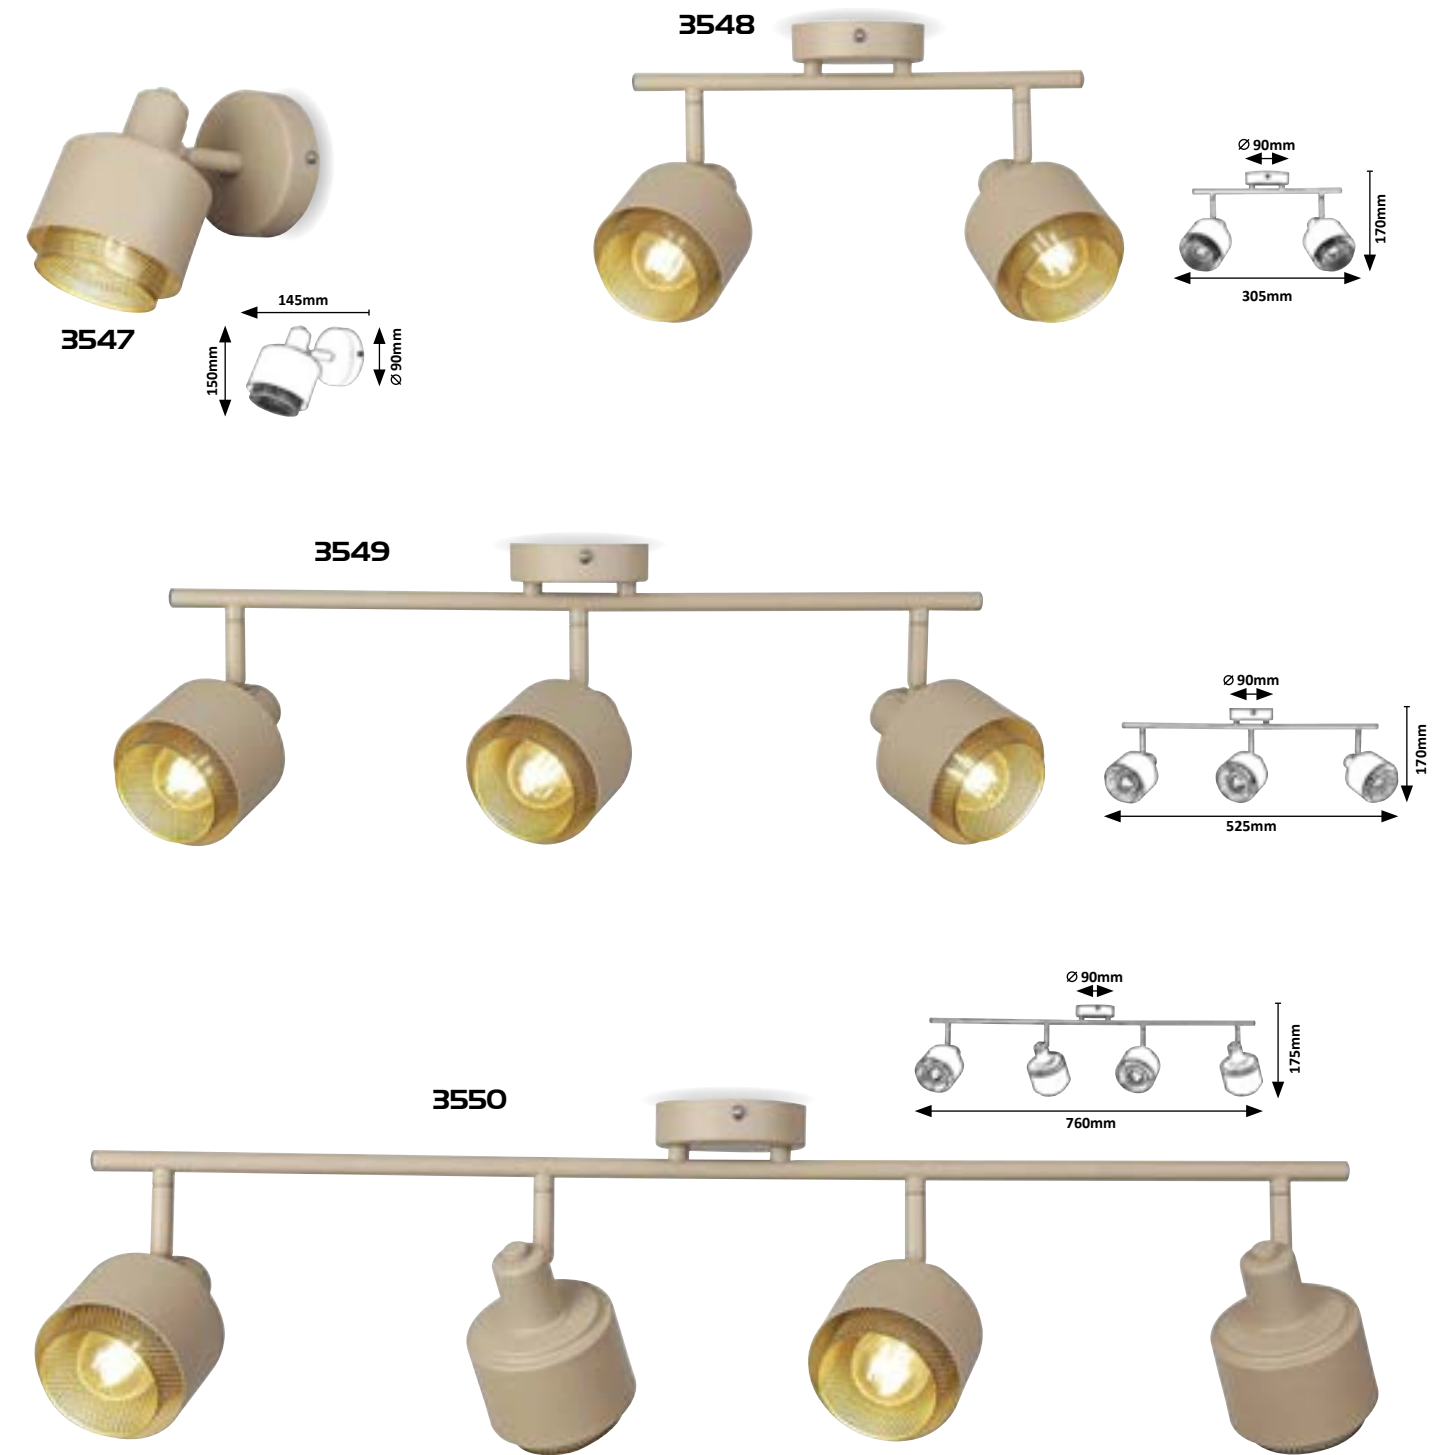

NEW

3547 (M)
 ☒ E-14 / 1x max. 40W
 IP20
 brown/gold

3548 (M)
 ☒ E-14 / 2x max. 40W
 IP20
 brown/gold

3549 (M)
 ☒ E-14 / 3x max. 40W
 IP20
 brown/gold

3550 (M)
 ☒ E-14 / 4x max. 40W
 IP20
 brown/gold