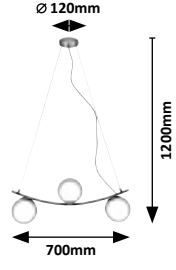

CALISTA

NEW

3059

3060

3059 MG

☒ G9 / 1x max. 28W
IP20 • 19894
black/white

3060 MG

☒ G9 / 5x max. 28W
IP20 • 19894
black/white

ASLAN

NEW

3468

3469

3470

3468 MG

☒ E-14 / C37 / 1x max. 5W
IP20 • 19937
matte black/white

3469 MG

☒ E-14 / C37 / 3x max. 5W
IP20 • 19937
matte black/white

3470 MG

☒ E-14 / C37 / 5x max. 5W
IP20 • 19937
matte black/white

SEPARATELY SWITCHABLE