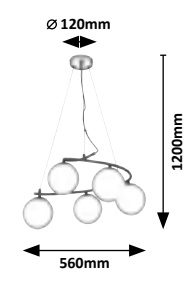

CALISTA

NEW

3059

3060

3059 MG

☒ G9 / 1x max. 28W
IP20 • 19894
black/white

3060 MG

☒ G9 / 5x max. 28W
IP20 • 19894
black/white

ASLAN

NEW

3468

3469

3470

3468 MG

☒ E-14 / C37 / 1x max. 5W
IP20 • 19937
matte black/white

3469 MG

☒ E-14 / C37 / 3x max. 5W
IP20 • 19937
matte black/white

3470 MG

☒ E-14 / C37 / 5x max. 5W
IP20 • 19937
matte black/white

SEPARATELY SWITCHABLE