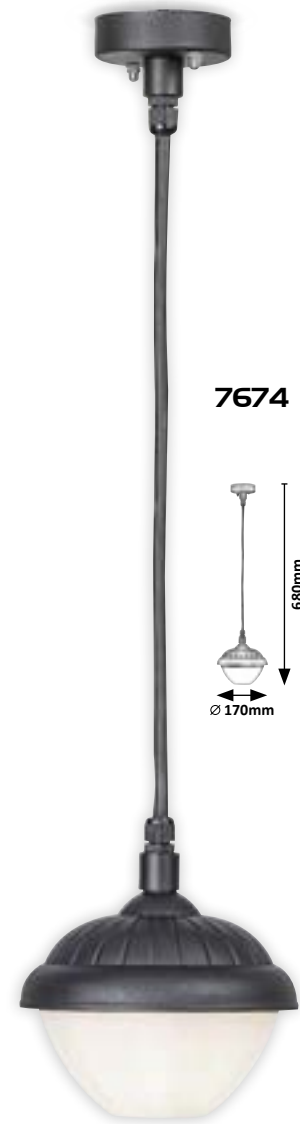

MODESTO

MODESTO

7672 (M) (P)
 ☒ E-27 / 1x max. 40W
 IP44
 black/white

7673 (M) (P)
 ☒ E-27 / 1x max. 40W
 IP44
 black/white

7674 (M) (P)
 ☒ E-27 / 1x max. 40W
 IP44
 black/white

7675 (M) (P)
 ☒ E-27 / 1x max. 40W
 IP44
 black/white

7676 (M) (P)
 ☒ E-27 / 1x max. 40W
 IP44
 black/white