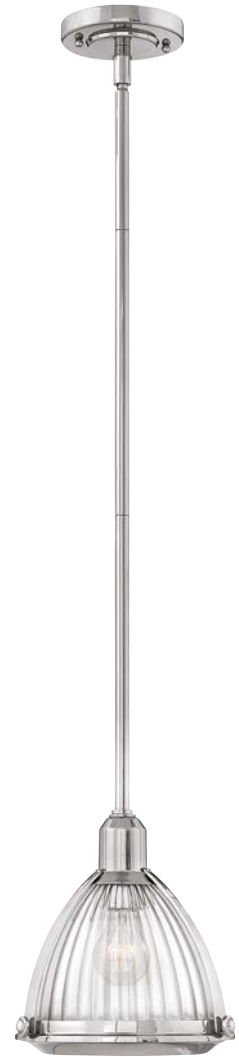

Ribbed glass design | Vintage style fixings | Metalwork
 available in Brushed Nickel, Heritage Brass or Polished Nickel

QN-ELROY-BN

QN-ELROY-HB

QN-ELROY-PN

Code	Description	Height	Width	Min. Drop	Max. Drop	Finish	Max. Wattage
QN-ELROY-BN	1lt Pendant	250mm	248mm	466mm	1076mm*	Brushed Nickel	1 x 60W E27
QN-ELROY-HB	1lt Pendant	250mm	248mm	466mm	1076mm*	Heritage Brass	1 x 60W E27
QN-ELROY-PN	1lt Pendant	250mm	248mm	466mm	1076mm*	Polished Nickel	1 x 60W E27

* Supplied with 2 x 305mm & 1 x 153mm rods.