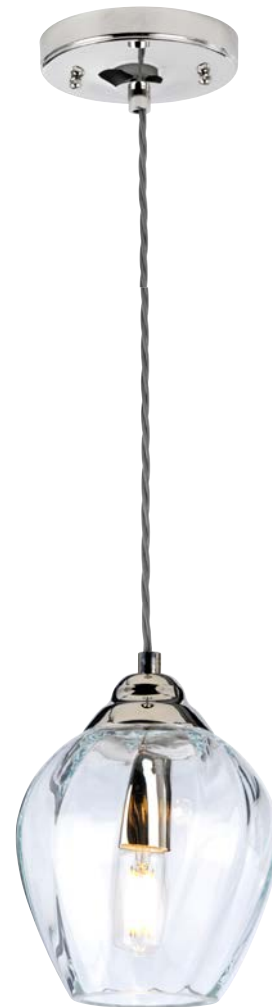

Elegant mini pendant | Twisted optical effect mouth-blown glass | 3-core coloured twisted cord | Ideal for clusters or linear arrangements

QN-TIBER-P-AMBER

QN-TIBER-P-CLEAR

Code	Description	Height	Width	Min. Drop	Max. Drop	Projection	Finish	Max. Wattage
QN-TIBER-P-AMBER	1lt Pendant	237mm	175mm	337mm	2192mm*	175mm	Brushed Brass	1 x 60W E27
QN-TIBER-P-CLEAR	1lt Pendant	237mm	175mm	337mm	2192mm*	175mm	Polished Nickel	1 x 60W E27

* Supplied with 2192mm cord.