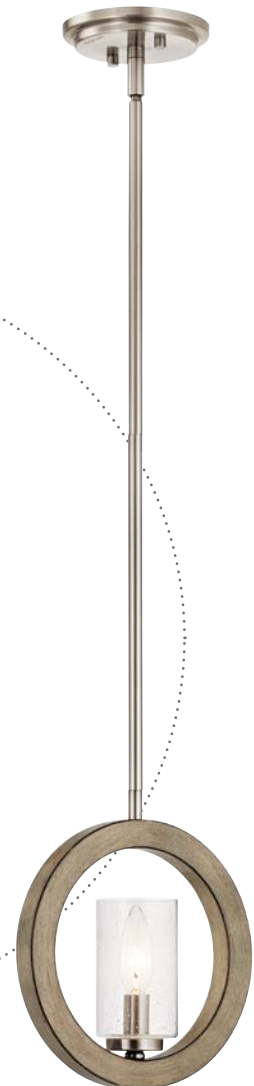

QN-GRAND-BANK-SF

QN-GRAND-BANK1  
shown as semi-flushQN-GRAND-BANK1  
shown as wall light

3 IN 1

This versatile fitting  
can be installed as  
a pendant, semi-  
flush or wall light

QN-GRAND-BANK1

Code	Description	Height	Width	Min. Drop	Max. Drop	Projection/Depth	Finish	Max. Wattage
QN-GRAND-BANK-SF	2lt Semi-Flush Mount	197mm	305mm	-	-	-	Distressed Antique Grey	2 x 60W E27
QN-GRAND-BANK1	Wall Light/ Mini-Pendant/ Semi-Flush	232mm	228mm	Pendant: 516mm	Pendant: 1278mm*	Wall: 175mm Pendant: 130mm	Distressed Antique Grey	1 x 60W E14

\* Supplied with 2 x 152mm & 2 x 305mm rods.