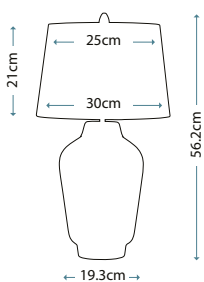

QN-BEXLEY-TL-BKBB

QN-BEXLEY-TL-BKPN

BEXLEY

QN-BEXLEY-TL-BKBB

Compact Satin Black ceramic base with Brushed Brass metalwork. Complete with Black faux silk tapered shade with gold laminate inner.

Max. Wattage: 1 x 60W E27

BEXLEY

QN-BEXLEY-TL-BKPN

Compact Satin Black ceramic base with Polished Nickel metalwork. Complete with Black faux silk tapered shade with silver laminate inner.

Max. Wattage: 1 x 60W E27