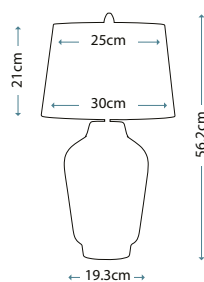

QN-BEXLEY-TL-BKBB

QN-BEXLEY-TL-BKPN

BEXLEY

QN-BEXLEY-TL-BKBB

Compact Satin Black ceramic base with Brushed Brass metalwork. Complete with Black faux silk tapered shade with gold laminate inner.

Max. Wattage: 1 x 60W E27

BEXLEY

QN-BEXLEY-TL-BKPN

Compact Satin Black ceramic base with Polished Nickel metalwork. Complete with Black faux silk tapered shade with silver laminate inner.

Max. Wattage: 1 x 60W E27