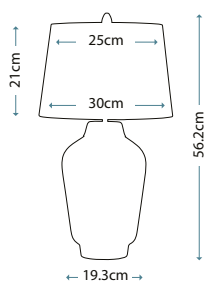

## BEXLEY

QN-BEXLEY-TL-WPN

Compact Satin White ceramic base with Polished Nickel metalwork. Complete with Light Ivory faux silk tapered shade with silver laminate inner.

Max. Wattage: 1 x 60W E27

## BEXLEY

QN-BEXLEY-TL-WBB

Compact Satin White ceramic base with Brushed Brass metalwork. Complete with Light Ivory faux silk tapered shade with gold laminate inner.

Max. Wattage: 1 x 60W E27