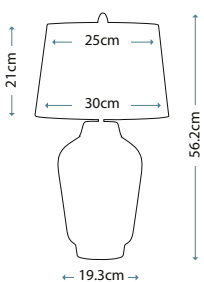

## BEXLEY

QN-BEXLEY-TL-WPN

Compact Satin White ceramic base with Polished Nickel metalwork. Complete with Light Ivory faux silk tapered shade with silver laminate inner.

Max. Wattage: 1 x 60W E27

## BEXLEY

QN-BEXLEY-TL-WBB

Compact Satin White ceramic base with Brushed Brass metalwork. Complete with Light Ivory faux silk tapered shade with gold laminate inner.

Max. Wattage: 1 x 60W E27