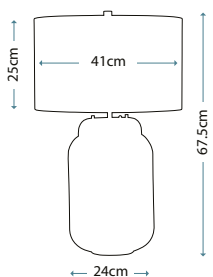

SOLA

QN-SOLA-TL-L

QN-SOLA-TL-L has independent light sources for the shade and base

QN-SOLA-TL-S

**SOLA**

QN-SOLA-TL-L

Large elegant diamond patterned mouth-blown glass base. Fitted with a 4-way switch to light both the shade and base separately. Complete with a Titanium silver faux silk shade.

Max. Wattage: 1 x 60W E27 & 1 X 9W LED GX53 (GX53 Supplied)

**SOLA**

QN-SOLA-TL-S

Small elegant diamond patterned mouth-blown glass base. Complete with a Titanium silver faux silk shade. N.B. Only the shade is lit on this compact model.