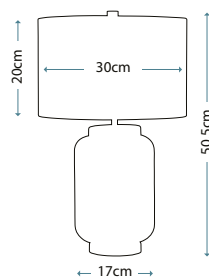

SOLA

QN-SOLA-TL-L

QN-SOLA-TL-L has independent light sources for the shade and base

QN-SOLA-TL-S

**SOLA**

QN-SOLA-TL-L

Large elegant diamond patterned mouth-blown glass base. Fitted with a 4-way switch to light both the shade and base separately. Complete with a Titanium silver faux silk shade.

Max. Wattage: 1 x 60W E27 & 1 X 9W LED GX53 (GX53 Supplied)

**SOLA**

QN-SOLA-TL-S

Small elegant diamond patterned mouth-blown glass base. Complete with a Titanium silver faux silk shade. N.B. Only the shade is lit on this compact model.