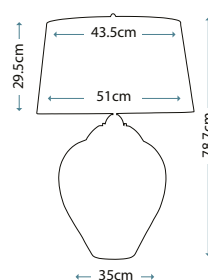

Max. Wattage: 1 x 60W E27 + 1 x 7W LED GU10 (GU10 supplied)

SAMARA LARGE

QN-SAMARA-TL-LRG-CLR

Large wavy texture blown clear glass table lamp and Polished Nickel metalwork. Fitted with a 4-way switch to light both the shade and base. Complete with a Chateau duck egg faux silk shade.