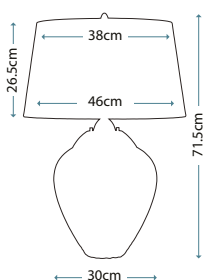

SAMARA

QN-SAMARA-TL-CLR

Small wavy texture blown clear glass table lamp and Polished Nickel metalwork. Fitted with a 4-way switch to light both the shade and base. Complete with a Chateau duck egg faux silk shade.

Max. Wattage: 1 x 60W E27 + 1 x 7W LED GU10 (GU10 supplied)