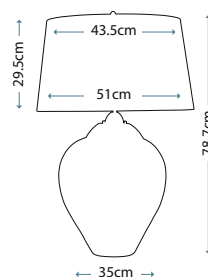

Max. Wattage: 1 x 60W E27 + 1 x 7W LED GU10 (GU10 supplied)

SAMARA LARGE

QN-SAMARA-TL-LRG-SMK

Large wavy texture blown glass table lamp with a Smoked tint and Polished Nickel metalwork. Fitted with a 4-way switch to light both the shade and base. Complete with a Hepplewhite light grey faux silk shade.