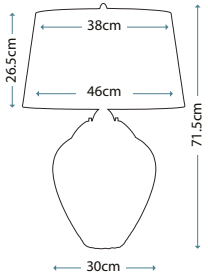

Max. Wattage: 1 x 60W E27 & 1 X 7W LED GU10 (GU10 Supplied)

SAMARA

QN-SAMARA-TL-SLM

Small wavy texture blown glass table lamp with a Salmon tint and Polished Nickel metalwork. Fitted with a 4-way switch to light both the shade and base. Complete with a Scallop taupe faux silk shade.