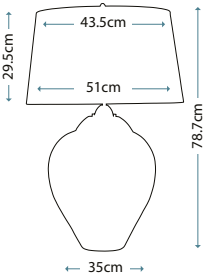

SAMARA LARGE

QN-SAMARA-TL-LRG-SLM

Large wavy texture blown glass table lamp with a Salmon tint and Polished Nickel metalwork. Fitted with a 4-way switch to light both the shade and base. Complete with a Scallop taupe faux silk shade.

Max. Wattage: 1 x 60W E27 & 1 X 7W LED GU10 (GU10 Supplied)