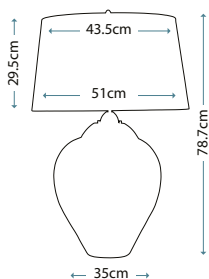

SAMARA LARGE

QN-SAMARA-TL-LRG-BLU

Large wavy texture blown glass table lamp with a Light Blue tint and Polished Nickel metalwork. Fitted with a 4-way switch to light both the shade and base. Complete with a Scallop taupe faux silk shade.

Max. Wattage: 1 x 60W E27 & 1 X 7W LED GU10 (GU10 Supplied)