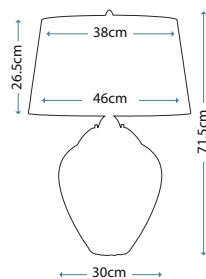

Max. Wattage: 1 x 60W E27 & 1 X 7W LED GU10 (GU10 Supplied)

SAMARA

QN-SAMARA-TL-BLU

Small wavy texture blown glass table lamp with a Light Blue tint and Polished Nickel metalwork. Fitted with a 4-way switch to light both the shade and base. Complete with a Scallop taupe faux silk shade.