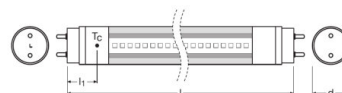

ST8E-EM 16 W/4000K 1200 mm

Product code 4058075817975

	G13
	1212 mm
	25.6 mm
	–
	16.00 W
	1800 lm
	–
	–
	1800 lm
	–
	–
	4000 K
	Cold White
	>80
	30000 h
	No
	220...240 V
	50...60 Hz

	50000
	–
	< 0.50 s
	< 0.5 s
	-20...+45 °C
	0.0 mg
	A+
	16 kWh/1000h