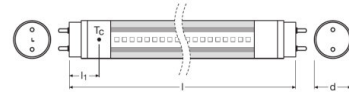

ST8E-EM 8 W/6500K 600 mm

Product code 4058075817951

	G13
	603.0 mm
	25.6 mm
	–
	8.00 W
	900 lm
	–
	–
	900 lm
	–
	–
	6500 K
	Cool Daylight
	>80
	30000 h
	No
	220...240 V
	50...60 Hz

	50000
	–
	< 0.50 s
	< 0.5 s
	-20...+45 °C
	0.0 mg
	A+
	8 kWh/1000h