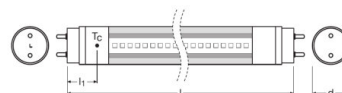

ST8E-AC 20 W/6500K 1500 mm

Product code 4058075817913

	G13
	1513 mm
	25.6 mm
	–
W	20.00 W
lm	2300 lm
	–
	–
	2300 lm
	–
cd	–
K	6500 K
COLOUR	Cool Daylight
R_a	>80
t [h]	30000 h
	No
V	220...240 V
Hz	50...60 Hz