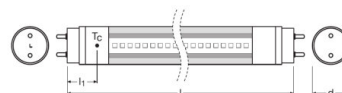

ST8E-AC 16 W/6500K 1200 mm

Product code 4058075817876

	G13
	1212 mm
	25.6 mm
	–
	16.00 W
	1800 lm
	–
	–
	1800 lm
	–
	–
	6500 K
	Cool Daylight
	>80
	30000 h
	No
	220...240 V
	50...60 Hz

	50000
	–
	< 0.50 s
	< 0.5 s
	-20...+45 °C
	0.0 mg
	A+
	16 kWh/1000h