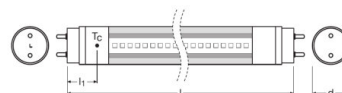

## ST8E-AC 16 W/4000K 1200 mm

Product code 4058075817852

	G13
	1212 mm
	25.6 mm
	–
	16.00 W
	1800 lm
	–
	–
	1800 lm
	–
	–
	4000 K
	Cool White
	>80
	30000 h
	No
	220...240 V
	50...60 Hz

	50000
	–
	< 0.50 s
	< 0.5 s
	-20...+45 °C
	0.0 mg
	A+
	16 kWh/1000h