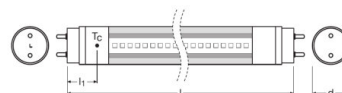

ST8E-AC 8 W/6500K 600 mm

Product code 4058075817838

	G13
	603.0 mm
	25.6 mm
	–
	8.00 W
	900 lm
	–
	–
	900 lm
	–
	–
	6500 K
	Cool Daylight
	>80
	30000 h
	No
	220...240 V
	50...60 Hz

	50000
	–
	< 0.50 s
	< 0.5 s
	-20...+45 °C
	0.0 mg
	A+
	8 kWh/1000h