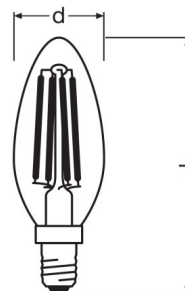

LED VALUE CLAS B 40 4 W/2700K E14

Product code 4058075288706

	E14
	100.0 mm
	35.0 mm
	–
W	4.00 W
lm	470 lm
	470 lm
	–
	470 lm
	–
cd	–
K	2700 K
COLOUR	Warm White
R_a	≥80
t [h]	10000 h
	No
V	220...240 V
Hz	50...60 Hz