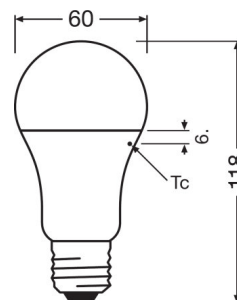

LED VALUE CLAS A 75 FR 10 W/4000K E27

Product code 4052899973404

	E27
	118.0 mm
	60.0 mm
	–
W	10.00 W
lm	1055 lm
	1055 lm
	–
	1055 lm
	–
cd	–
K	4000 K
COLOUR	Cool White
R_a	≥80
t [h]	10000 h
	No
V	220...240 V
Hz	50...60 Hz