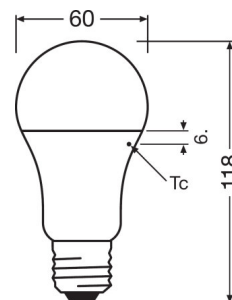

LED VALUE CLAS A 100 FR 13 W/6500K E27

Product code 4052899971042

	E27
	118.0 mm
	60.0 mm
	–
W	13.00 W
lm	1521 lm
	1521 lm
	–
	1521 lm
	–
cd	–
K	6500 K
COLOUR	Cool Daylight
R_a	≥80
t [h]	10000 h
	No
V	220...240 V
Hz	50...60 Hz