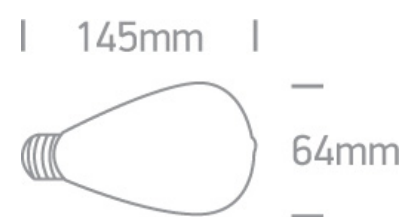

Downloads

Dimensions

Physical Specification

Item Group

25 Lamps

Family

Retro Amber Lamps LED Dimmable

Order Code

9G04RAD/A/E

Shape

Circular

Height

145mm

Diameter

64mm

Electrical Characteristics

Colour Temperature
Lumen Output
Light Efficiency
CRI
Illumination Diagram

2200K
520lm
74,28lm/W
80

Packing Info

Box Length
Box Width
Box Height
Box Weight
Pcs/Carton
Barcode
HS Code

7,5cm
7,5cm
16,5cm
0,1Kg
50
5291889045403
8539500000