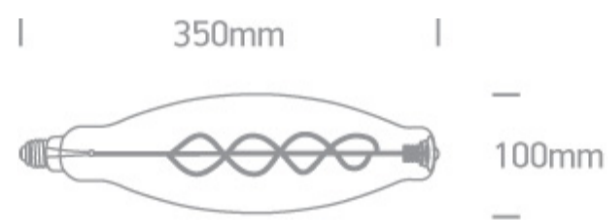

25 Lamps&gt;Decorative Lamps

9G04E/A

4W E27 Decorative LED lamp

Complies with standard EN62560 and any other specific standards.

## Dimensions

## Physical Specification

Item Group	25 Lamps
Family	Decorative Lamps
Order Code	9G04E/A
Colour	Amber
Shape	Circular
Height	350mm
Diameter	100mm