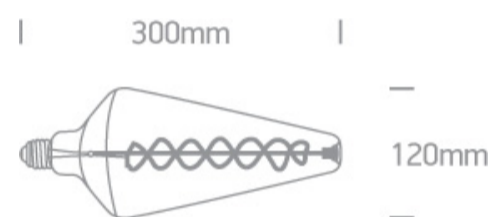

25 Lamps>Decorative Lamps

9G04D/DC

4W E27 Decorative LED lamp

Complies with standard EN62560 and any other specific standards.

Downloads

Dimensions

Physical Specification

Item Group

25 Lamps

Family

Decorative Lamps

Order Code

9G04D/DC

Colour

Dark Chrome

Shape

Circular

Height

300mm

Diameter

120mm

Electrical Characteristics

Gear

No