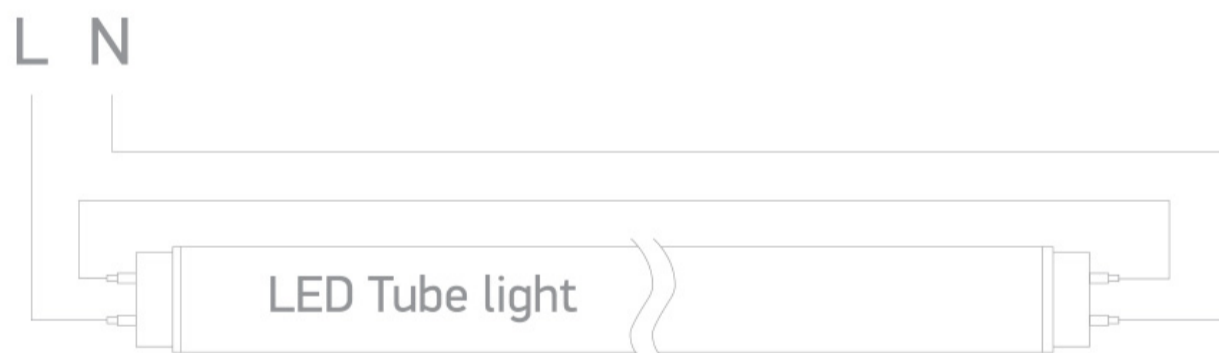

New 2023 Edition 2>Lamps

9018LA/C

Glass T5 LED tube.

Complies with standard EN62560 and any other specific standards.

Downloads

Dimensions

Wiring Diagram

Physical Specification

Item Group

New 2023 Edition 2

Family

Lamps

Order Code

9018LA/C

Shape

Circular

Height

1450mm

Diameter

16mm

Завантажено з mamadecor.ua

Electrical Characteristics

Gear

No