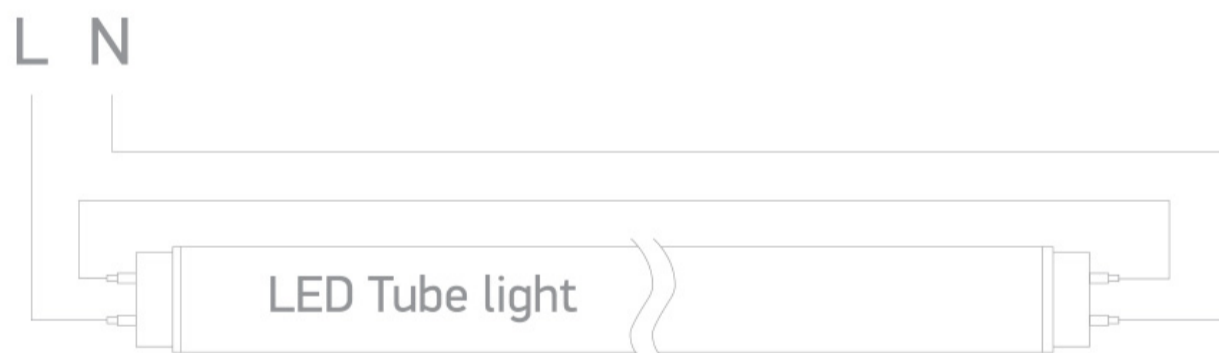

Physical Specification

Item Group

New 2023 Edition 2

Family

Lamps

Order Code

9016LA/C

Shape

Circular

Height

1150mm